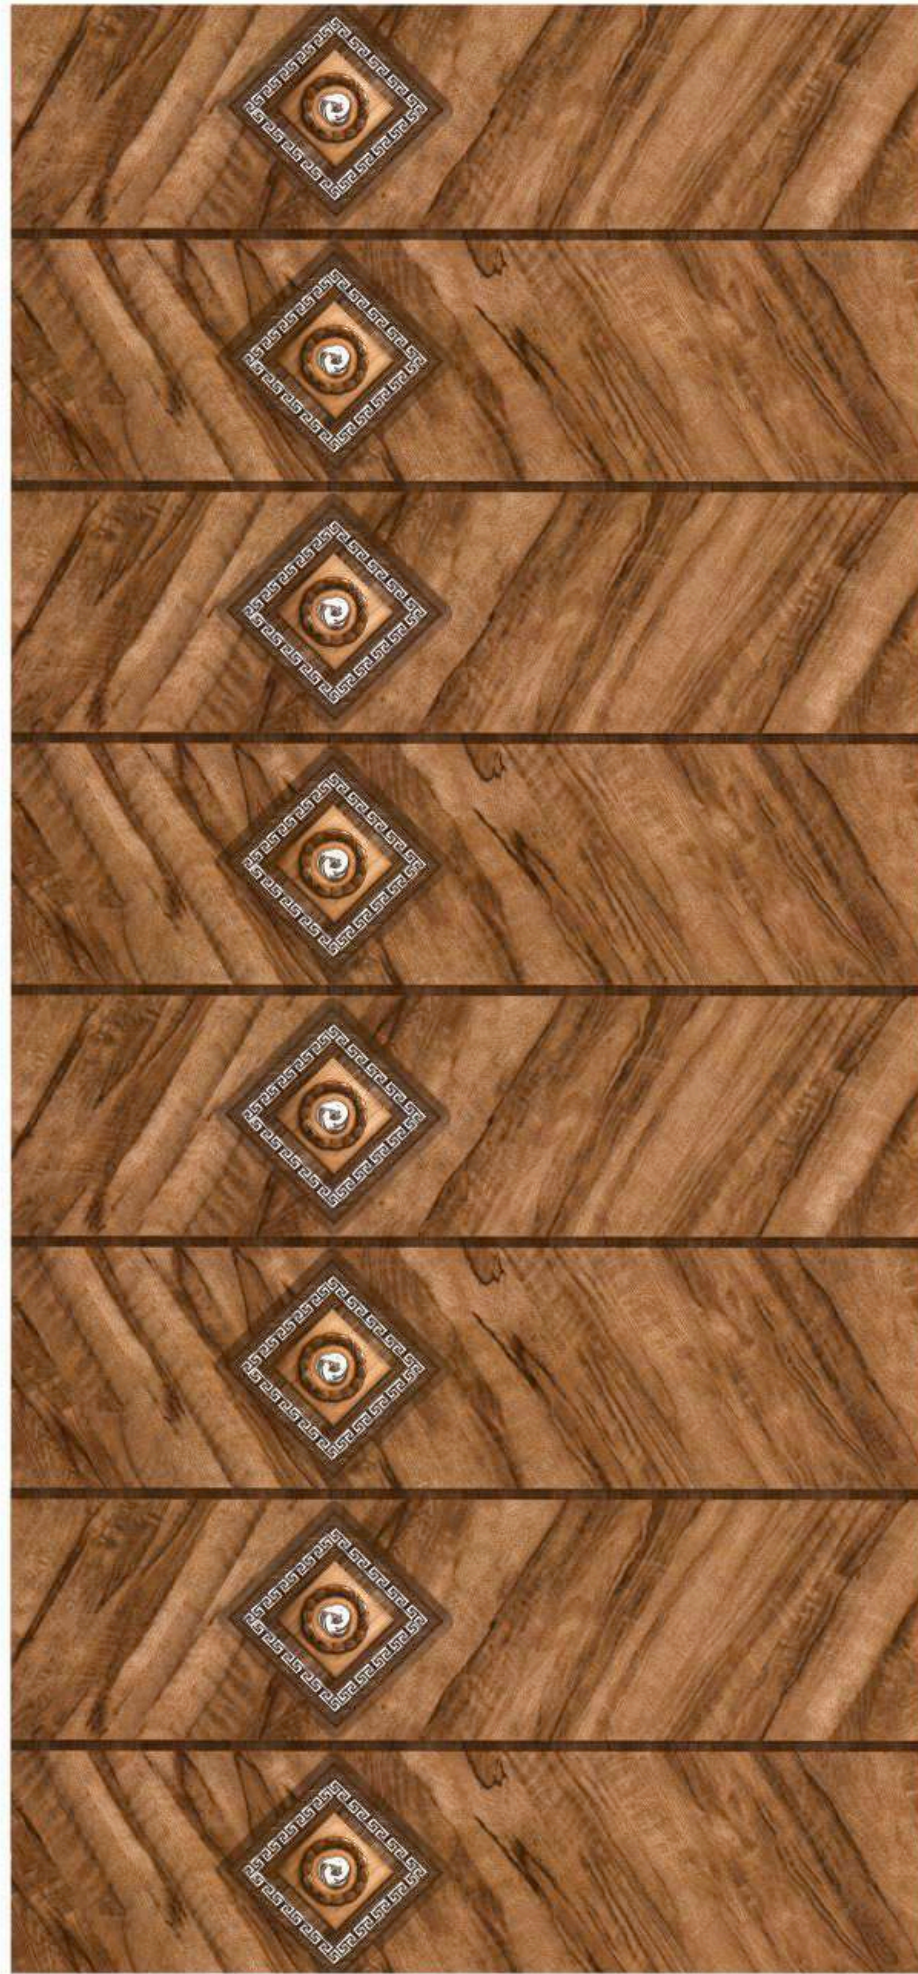

PREMIUM DOORS

9026 PR
Available in 7' x 3.25'