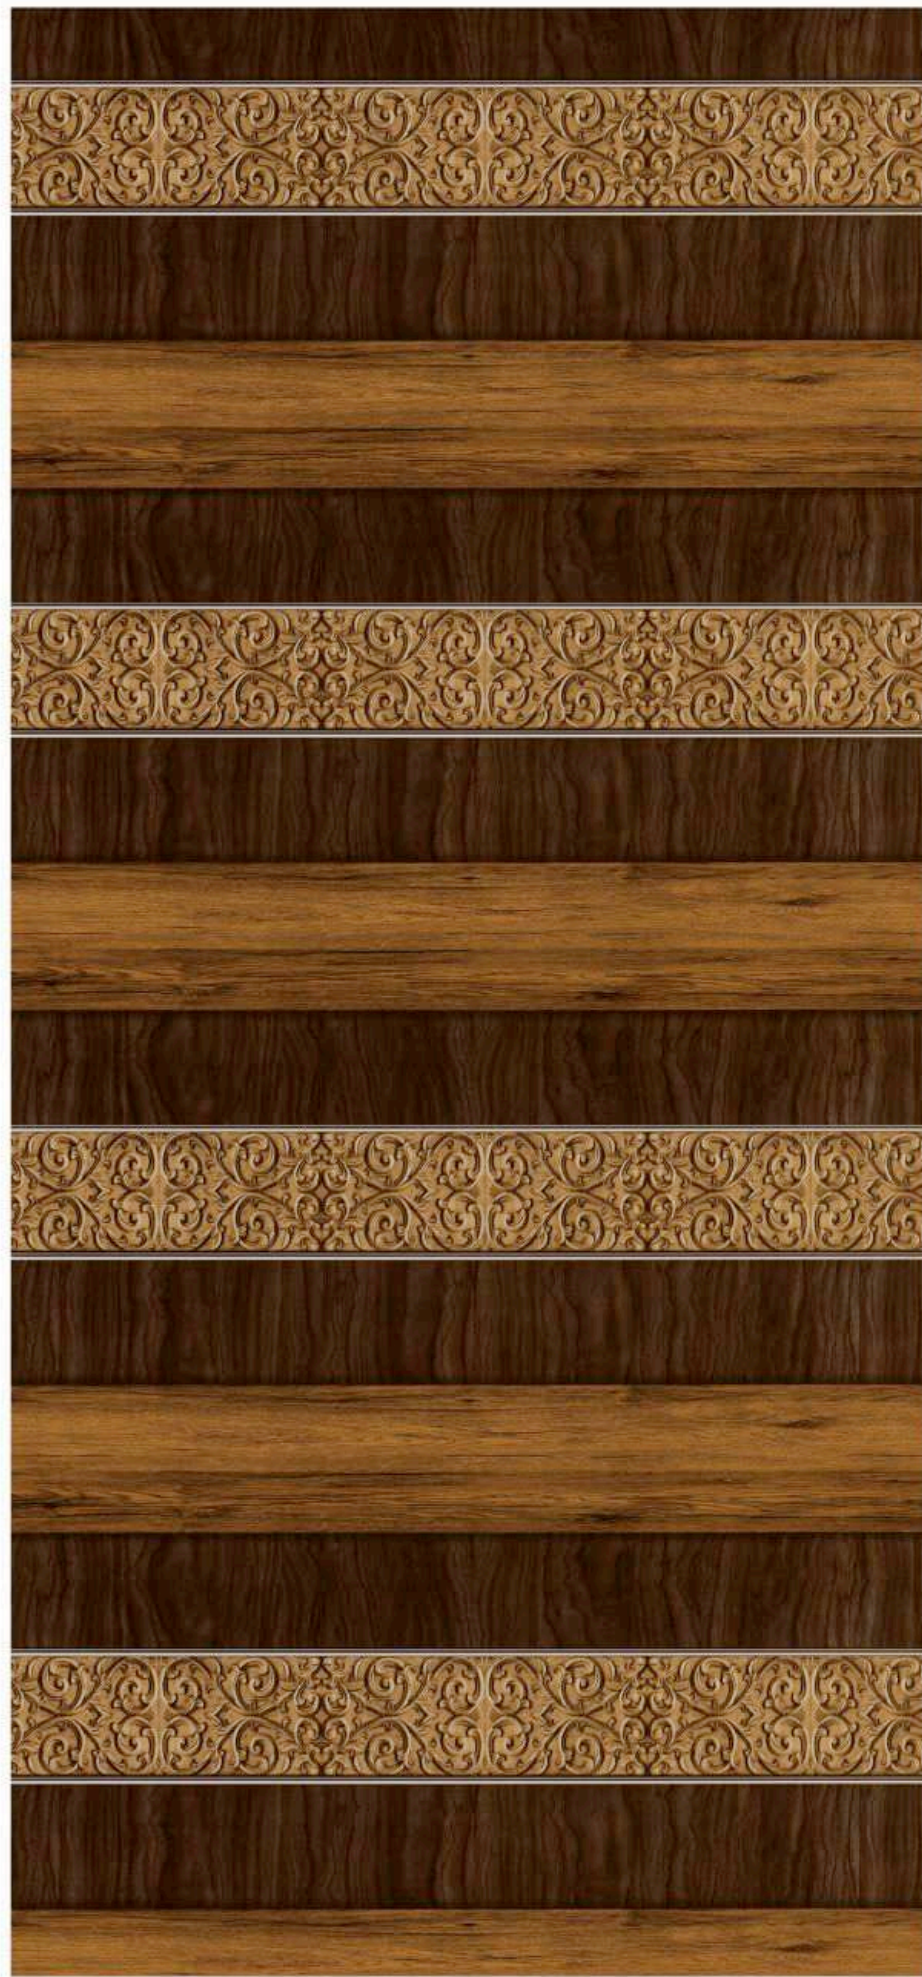

PREMIUM DOORS

9034 PR

Available in 7' x 3.25' & 8' x 4'

Forever
The Designer LAMINATE