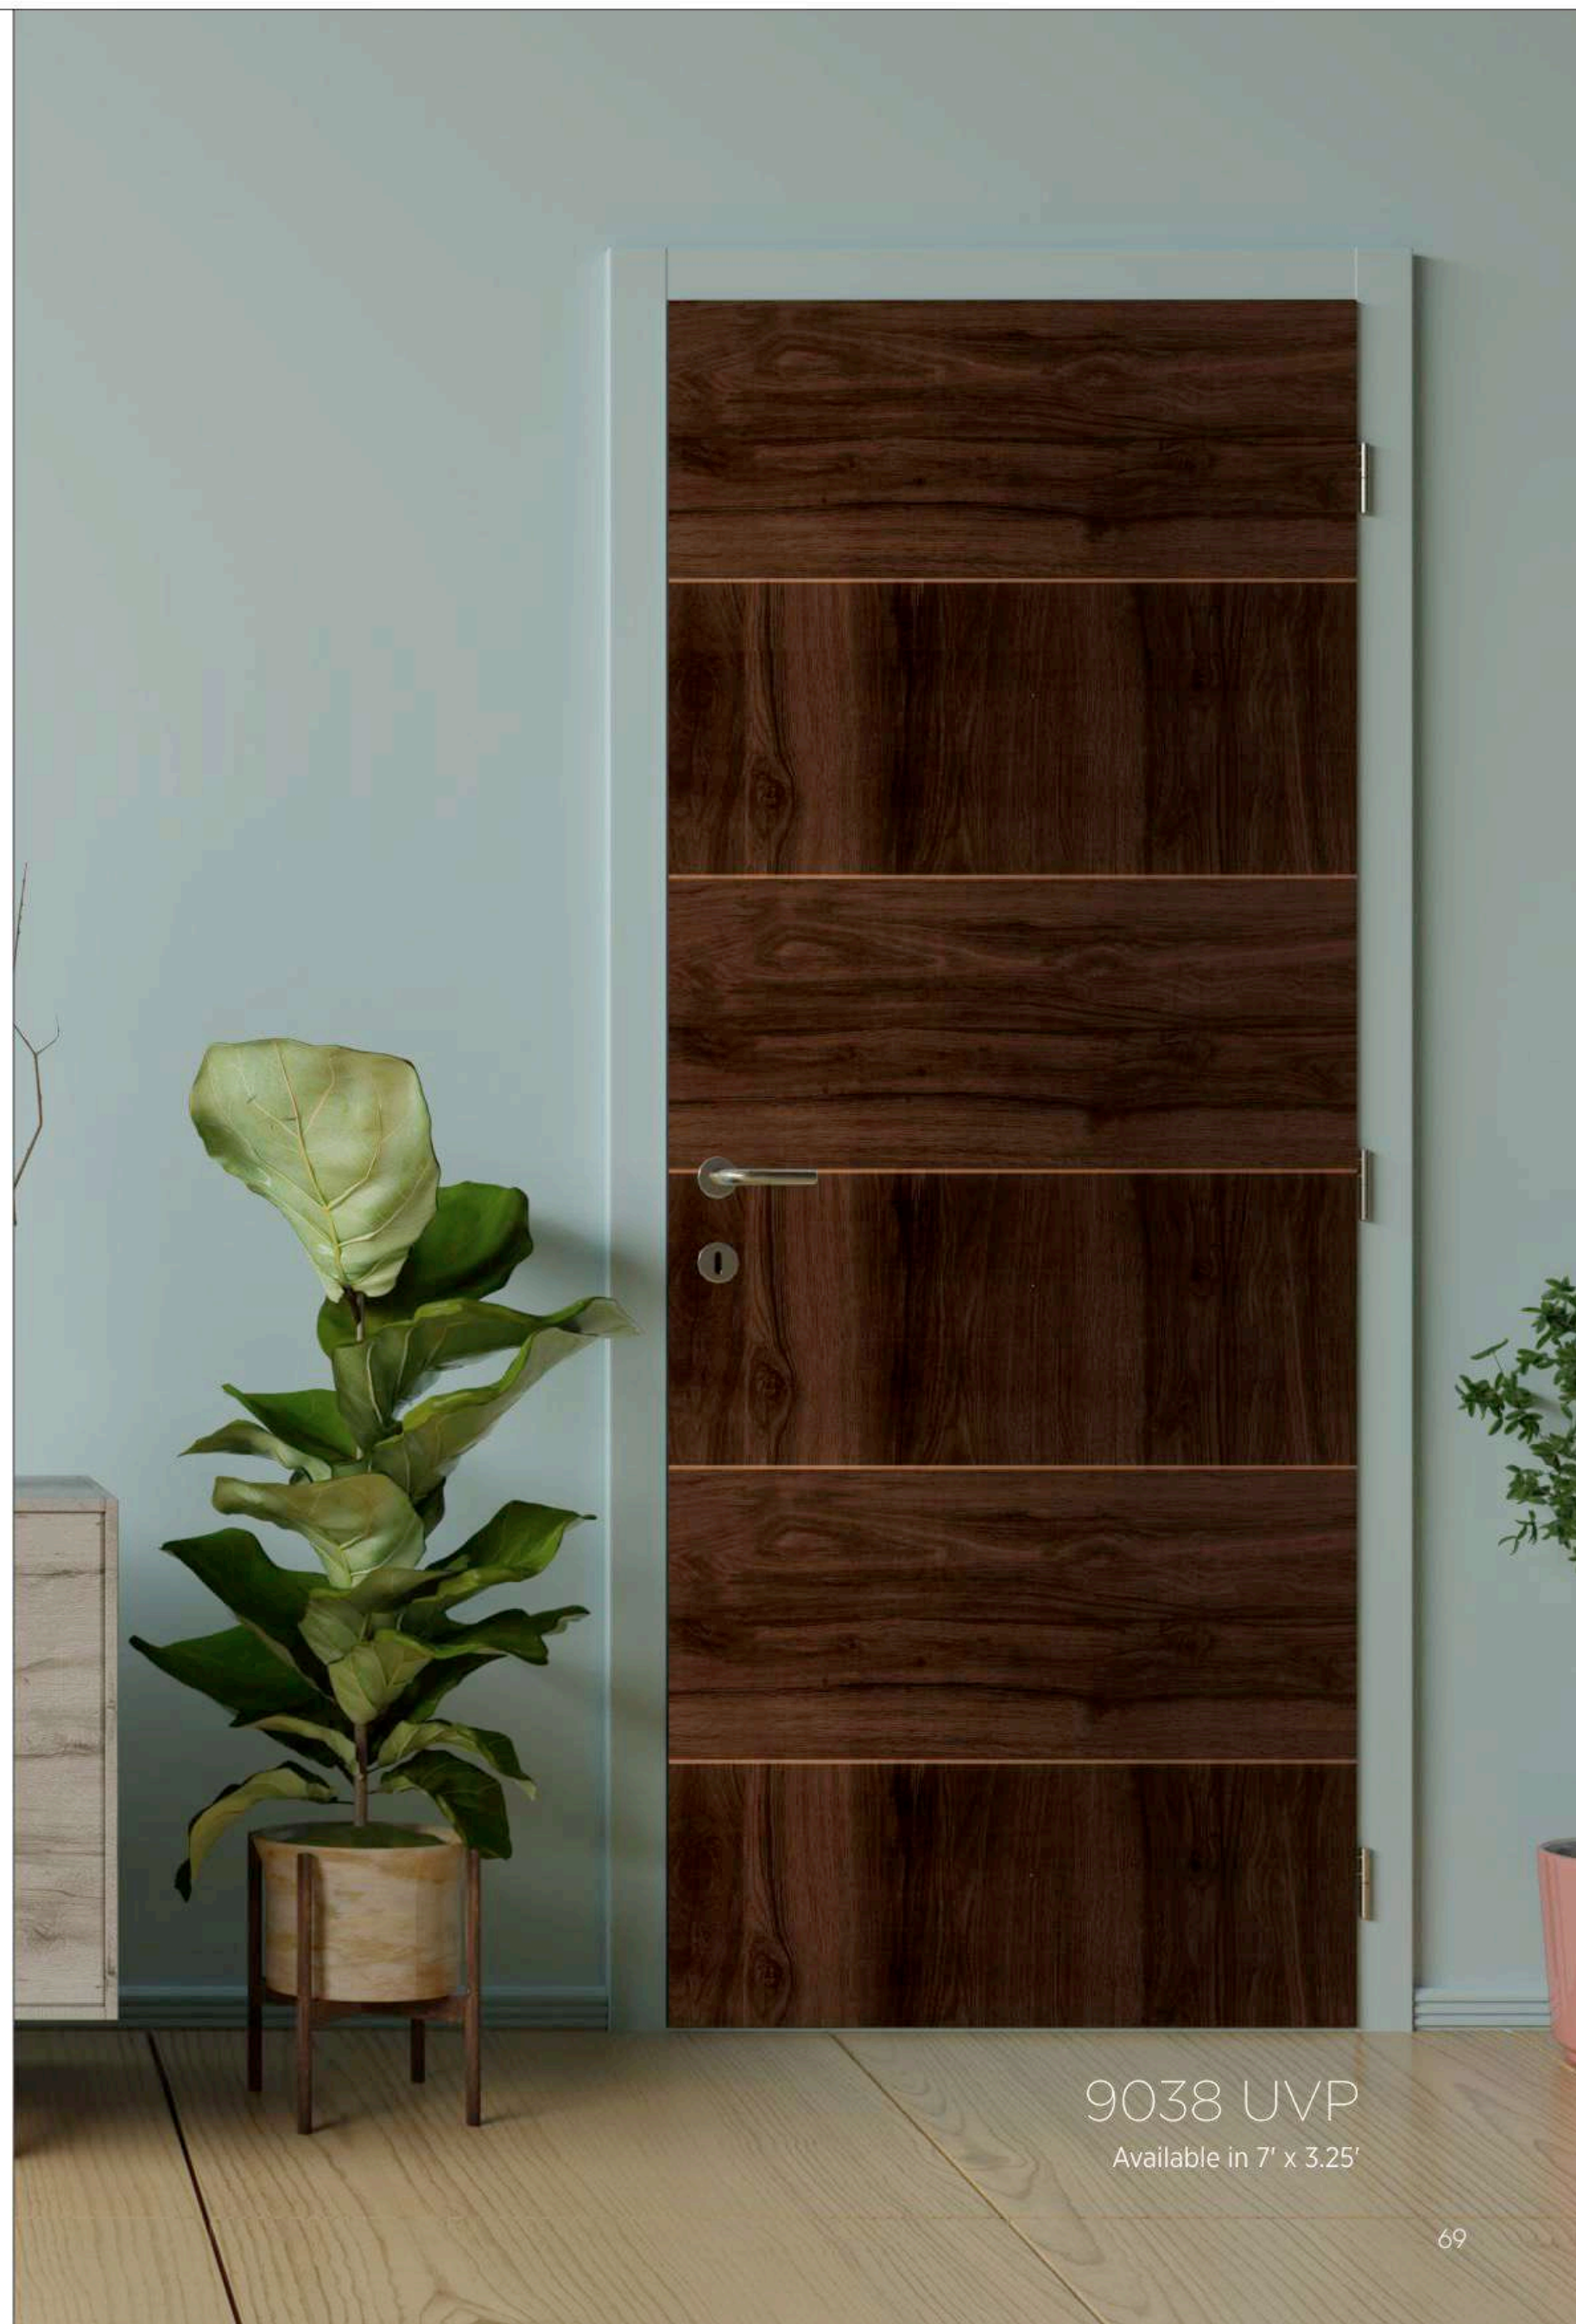

9038 UVP
Available in 7' x 3.25'