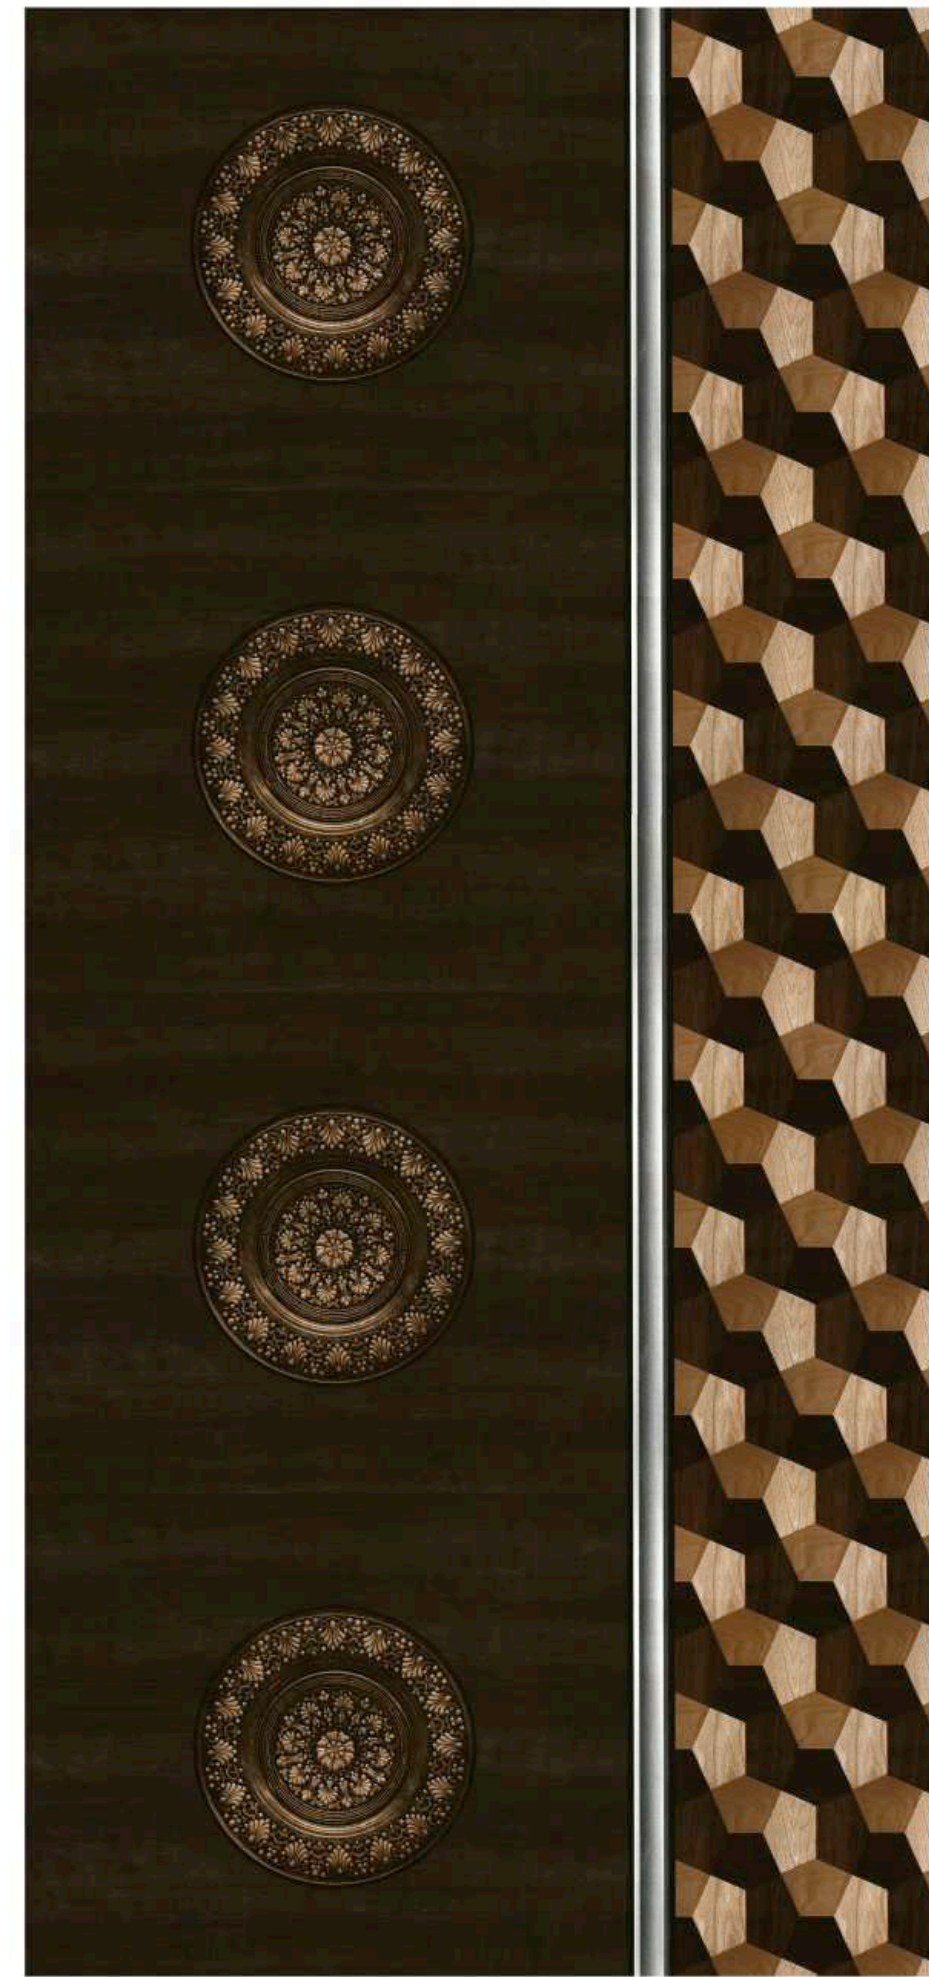

9004 PR
Available in 7' x 3.25'