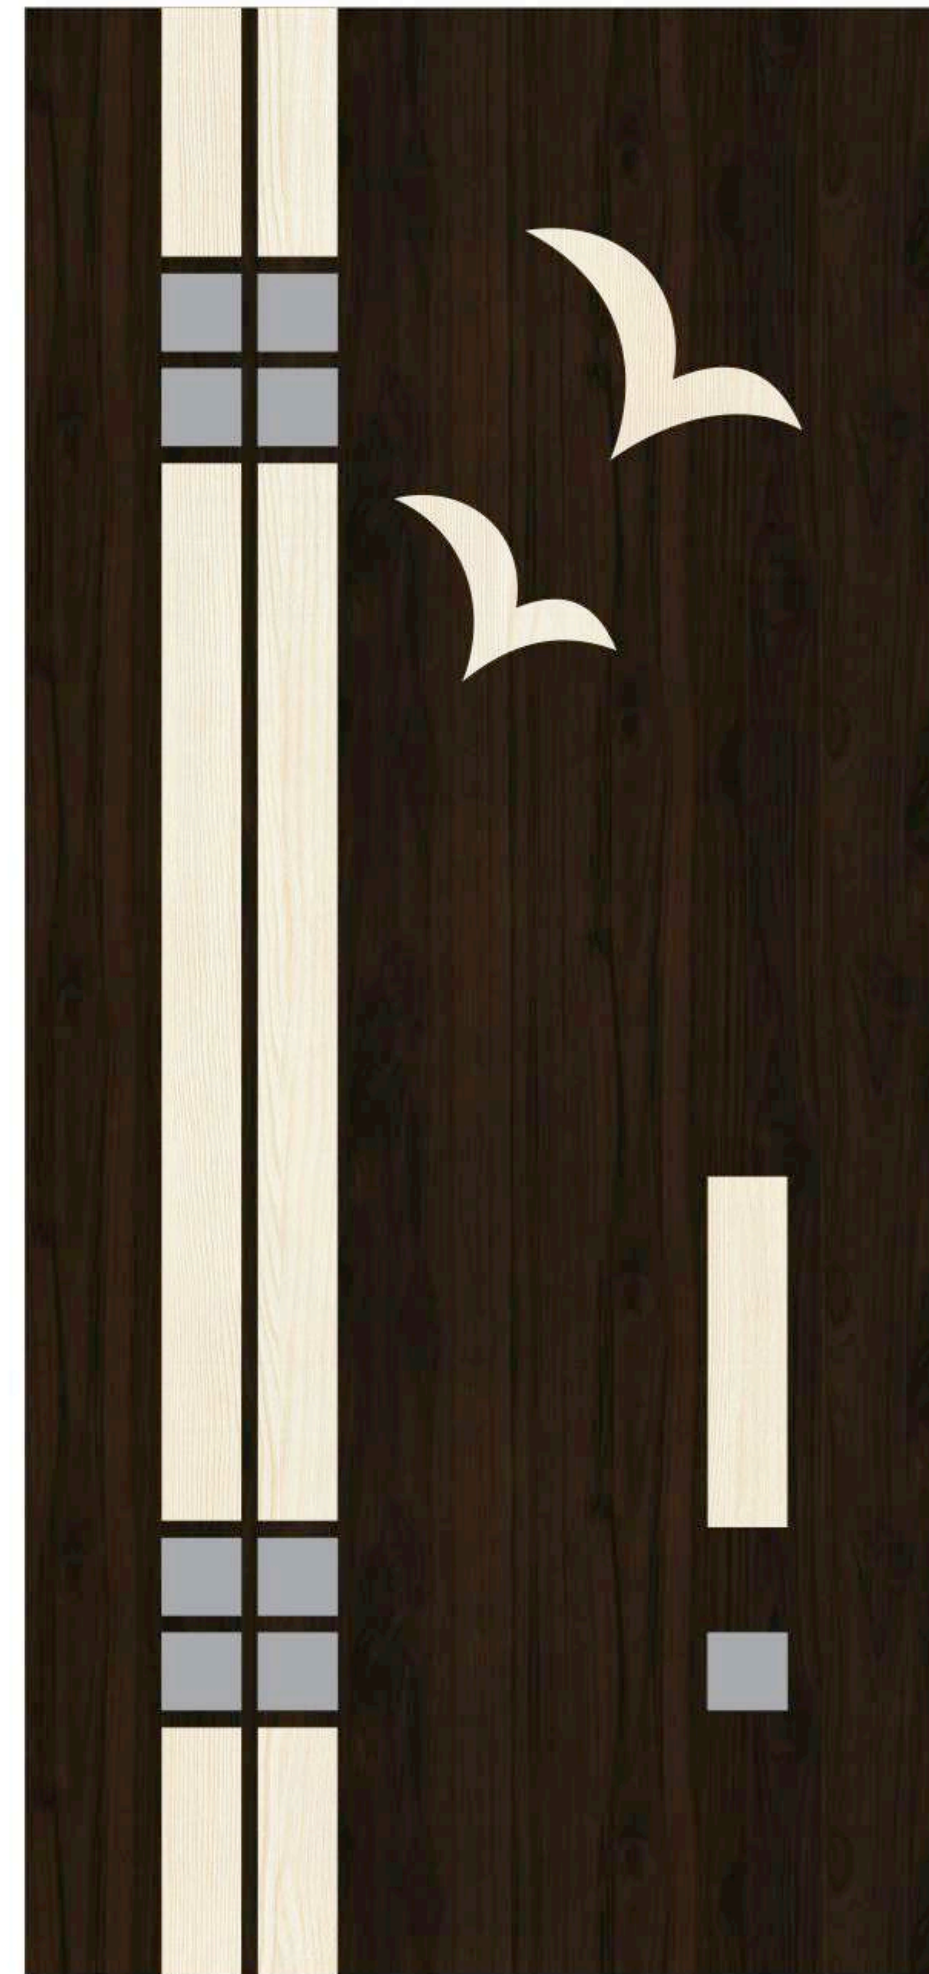

9110 DG  
Available in 7' x 3.25'

ELEGANT &  
STYLISH  
DAZZLING DOOR

Forever  
THE DESIGNER LAMINATE

PREMIUM  
DOOR

Available in 7' x 3.25' & 8' x 4'

*Forever*  
The Designer LAMINATE

ELEGANT &  
STYLISH  
DAZZLING DOOR

CUT PASTE  
CRAFT  
DOOR

9201 CP  
Available in 7' x 3.25' & 8' x 4'

Forever  
The Designer LAMINATE

CUT PASTE  
CRAFT  
DOORS