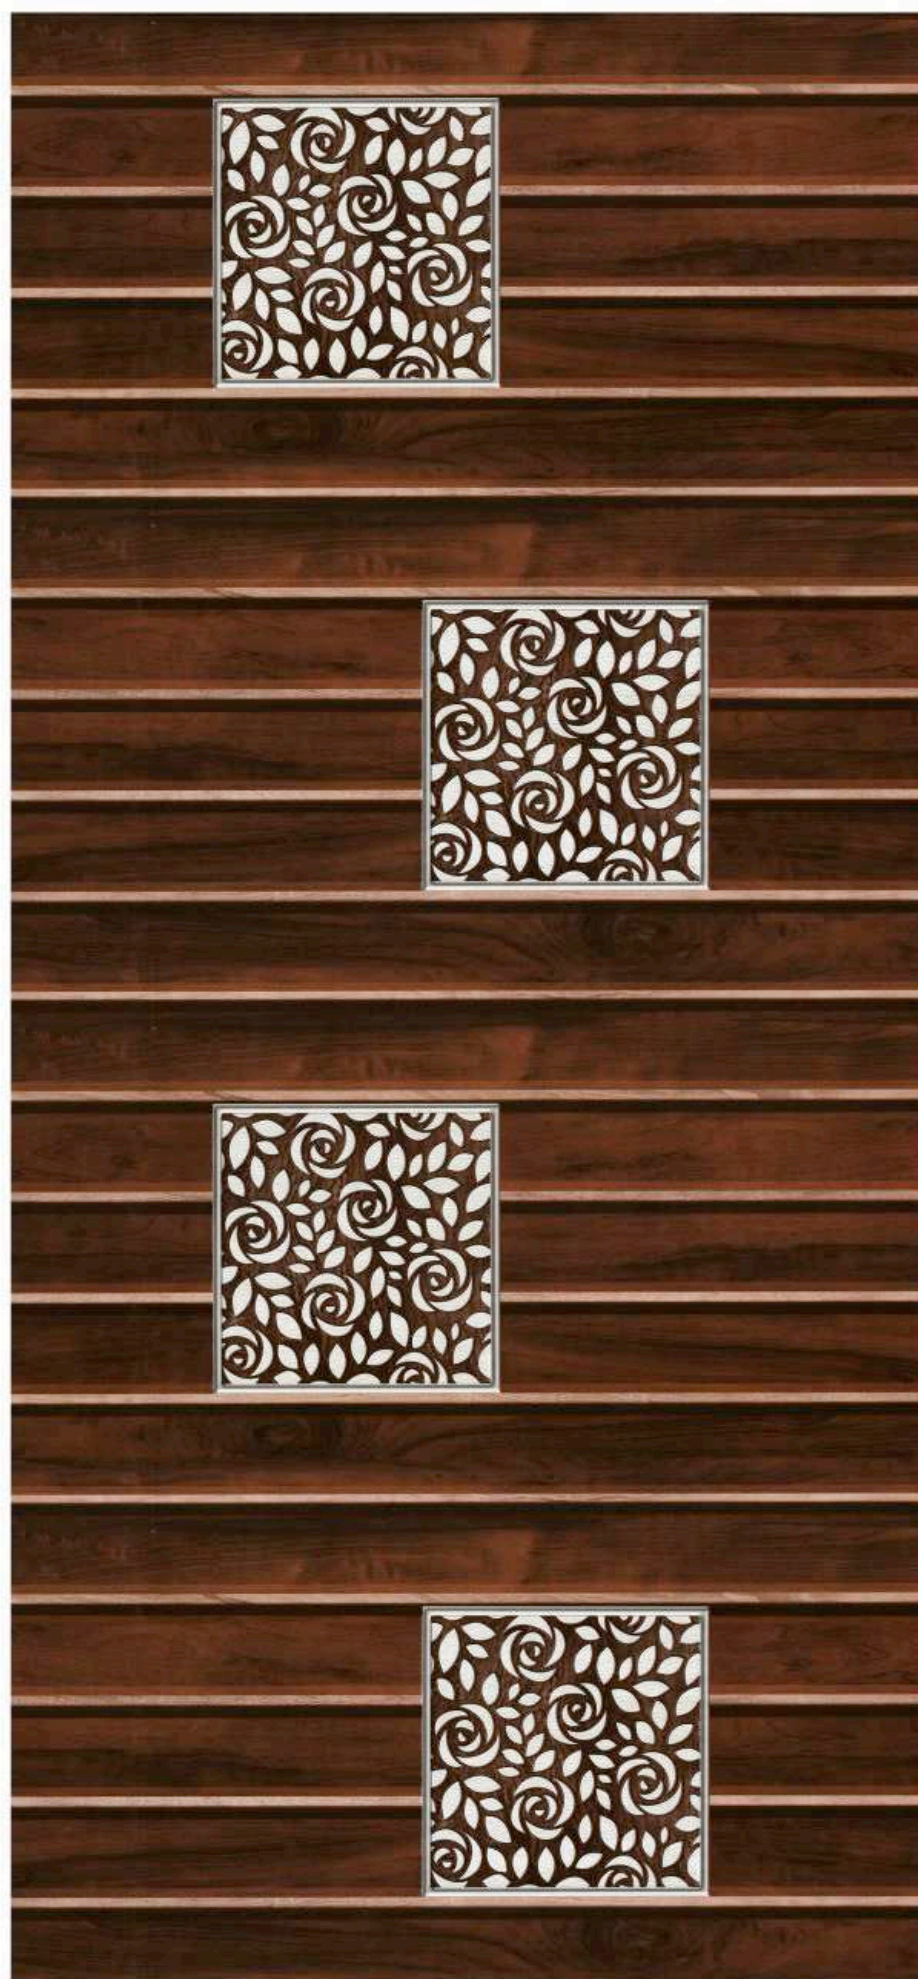

# PREMIUM DOORS

9034 PR

Available in 7' x 3.25' & 8' x 4'

Forever  
The Designer LAMINATE

9035 PR

Available in 7' x 3.25'

# PREMIUM DOORS

9039 PR  
Available in 7' x 3.25'

Forever  
The Designer LAMINATE

9042 PR  
Available in 7' x 3.25'