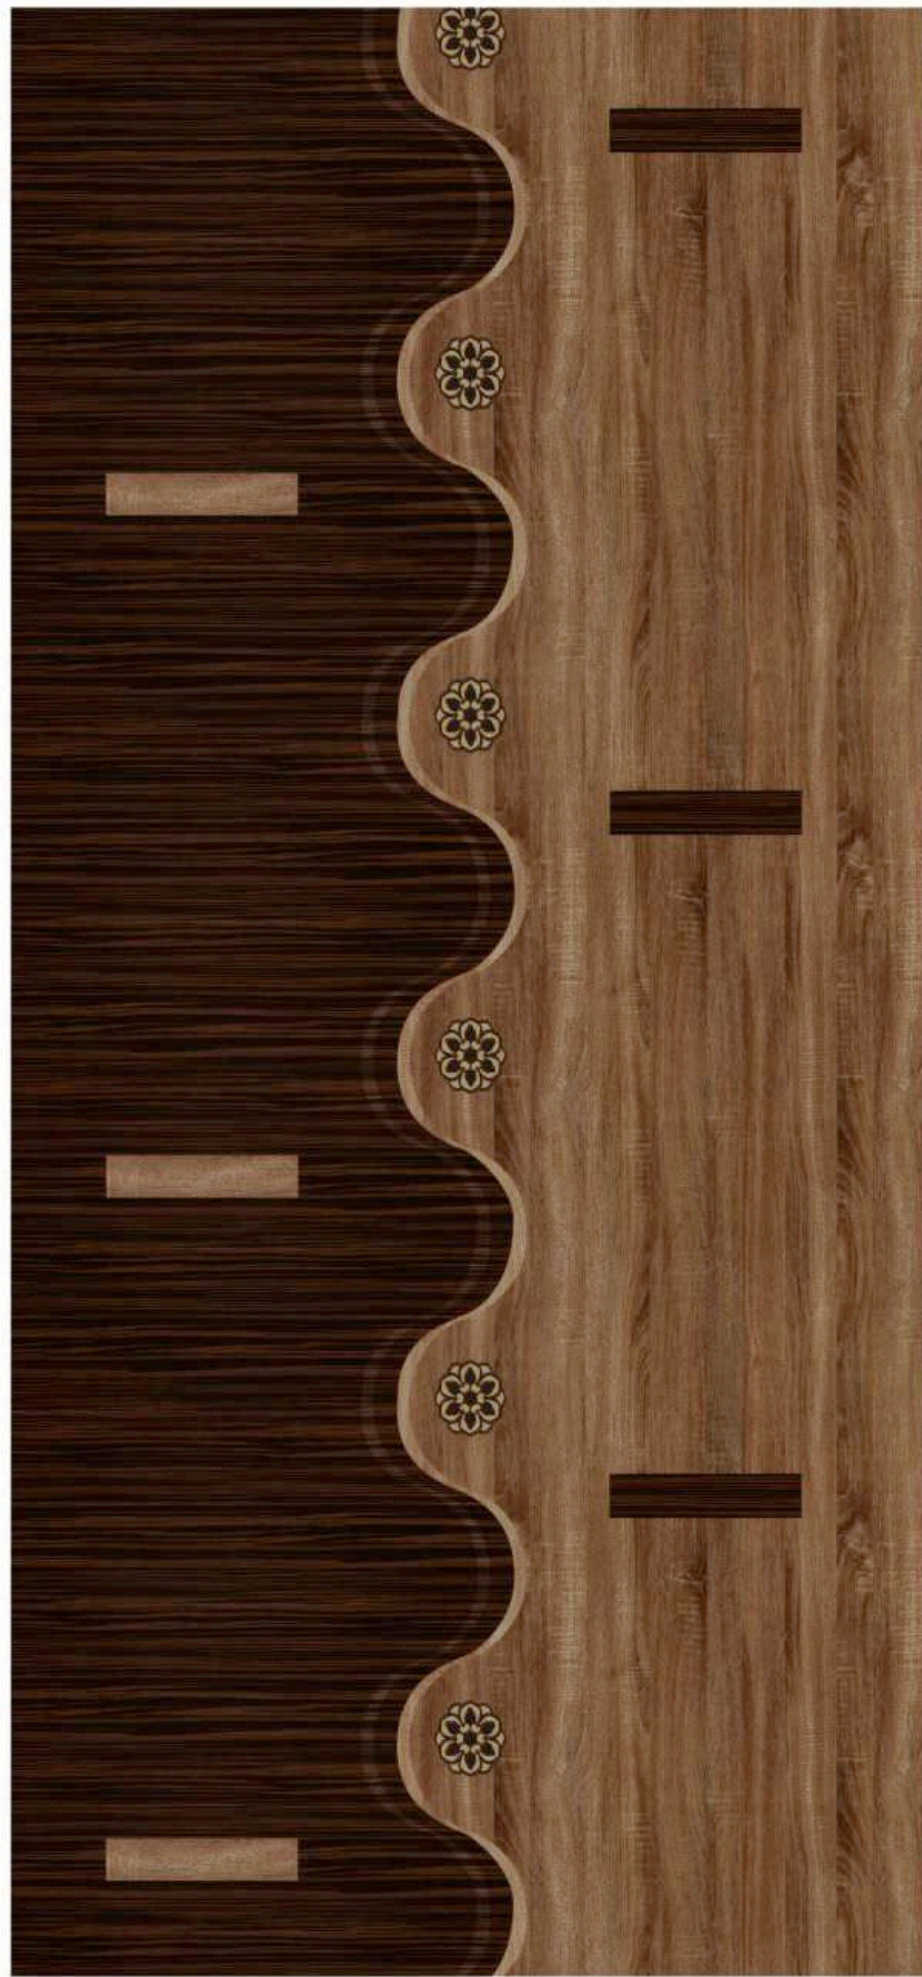

PREMIUM

9001 PR
Available in 7' x 3.25'