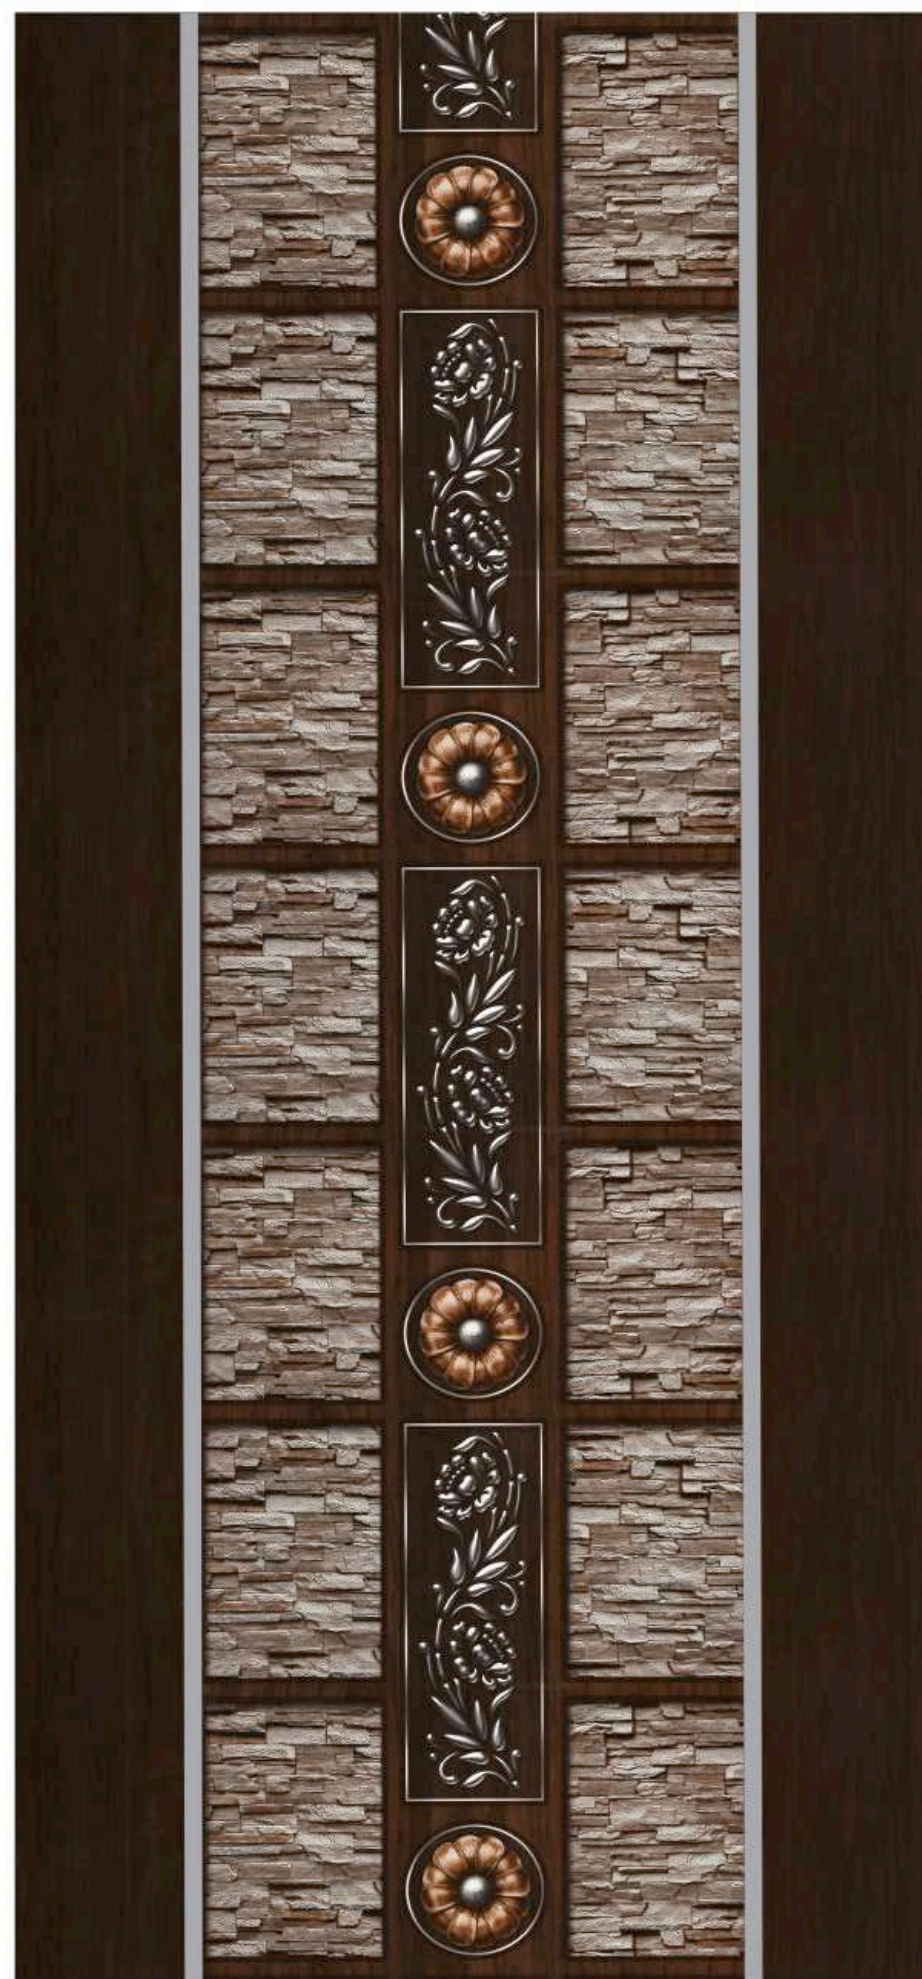

Available in 7' x 3.25'

9304 MCP

Available in 7' x 3.25'

METAL CRAFT  
PREMIUM  
DOORS

9308 MCP

Available in 7' x 3.25'

Forever  
The Designer Laminate

9307 MCP