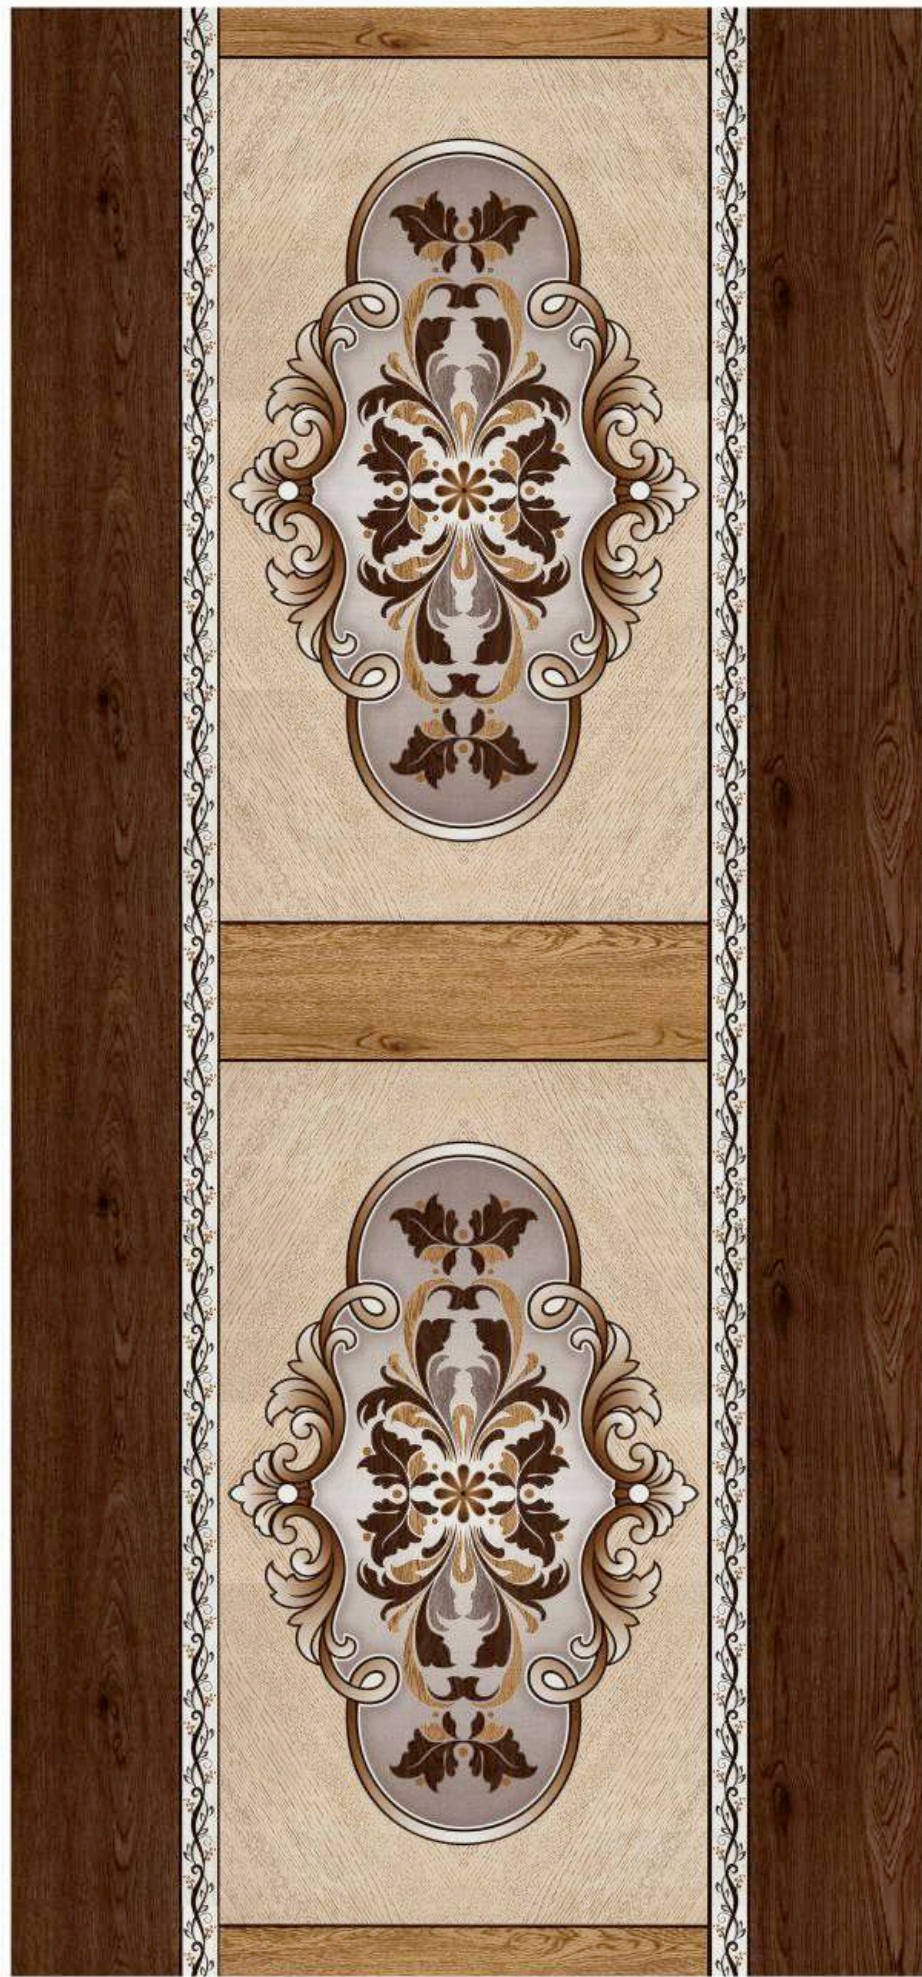

# PREMIUM DOORS

9007 PR  
Available in 7' x 3.25'

Forever  
THE DESIGNER LAMINATE

9008 PR  
Available in 7' x 3.25'

Forever  
The Designer LAMINATE

9005 PR  
Available in 7' x 3.25'

# PREMIUM DOORS

9010 PR  
Available in 7' x 3.25'

9010 UVP  
Available in 7' x 3.25'