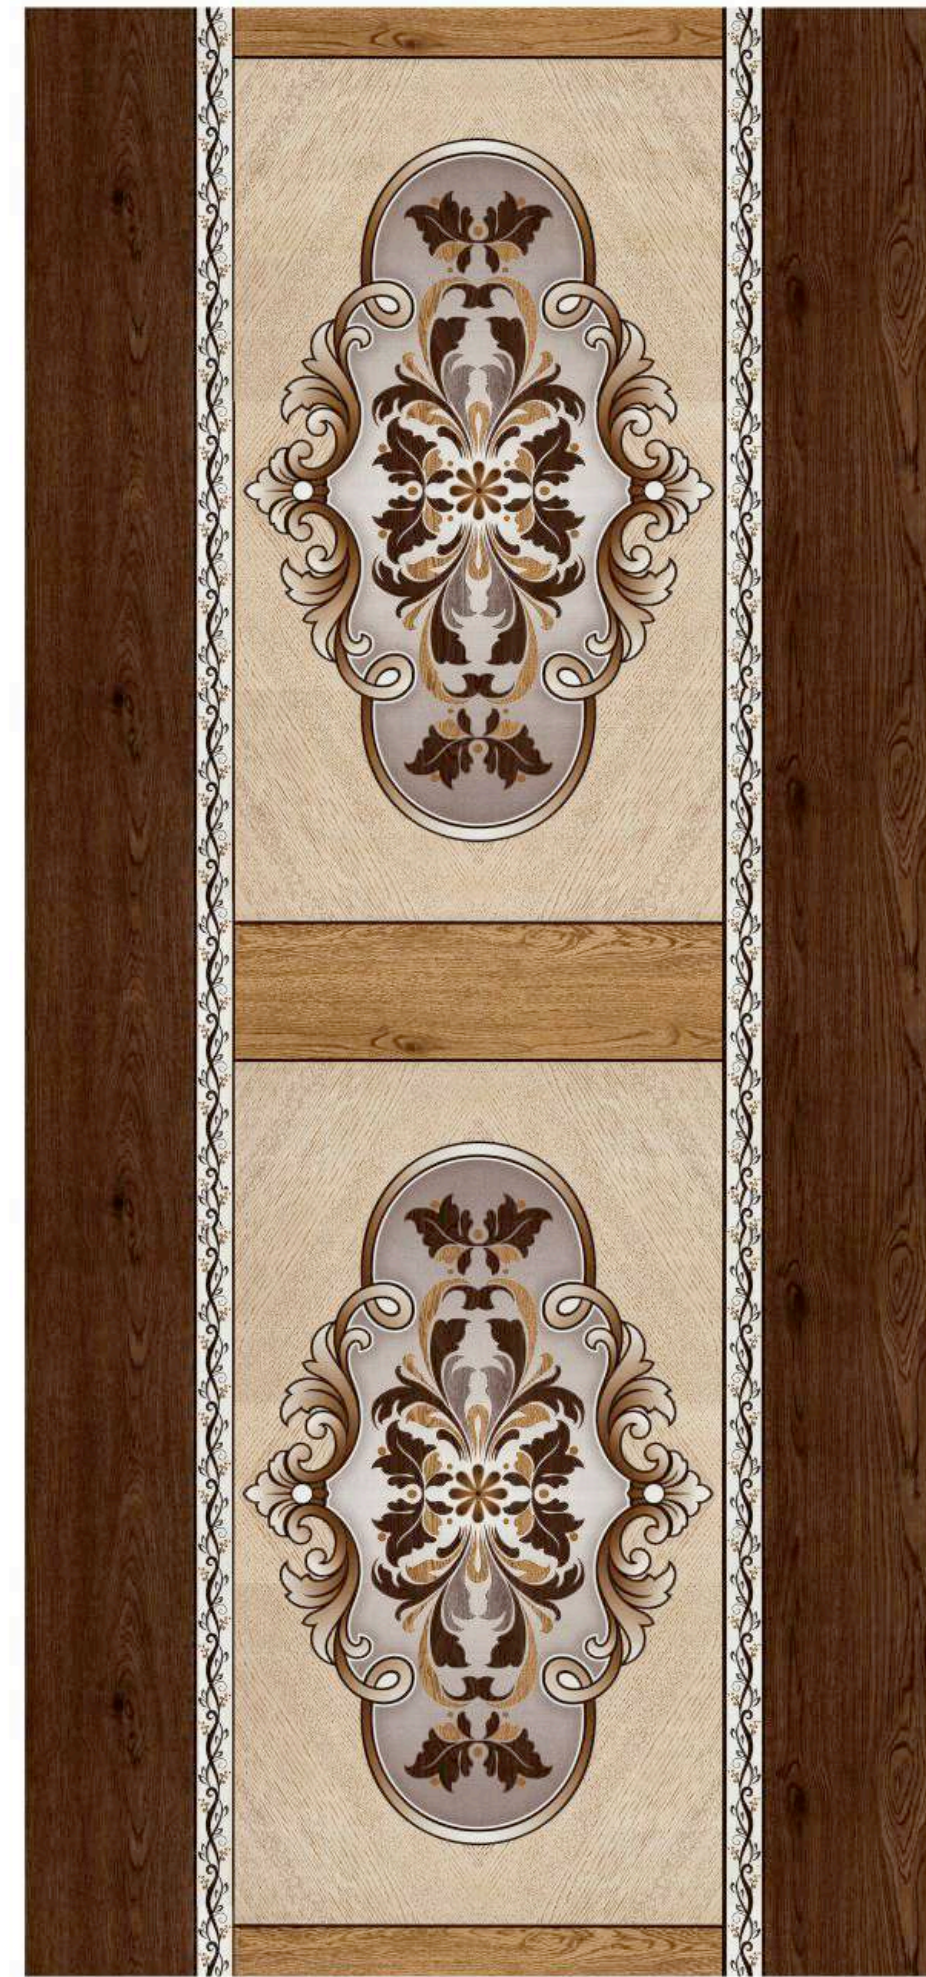

# PREMIUM DOORS

9007 PR  
Available in 7' x 3.25'

Forever  
THE DESIGNER LAMINATE

9008 PR  
Available in 7' x 3.25'

Forever  
The Designer LAMINATE

9005 PR  
Available in 7' x 3.25'

# PREMIUM DOORS

9010 PR  
Available in 7' x 3.25'

9010 UVP  
Available in 7' x 3.25'