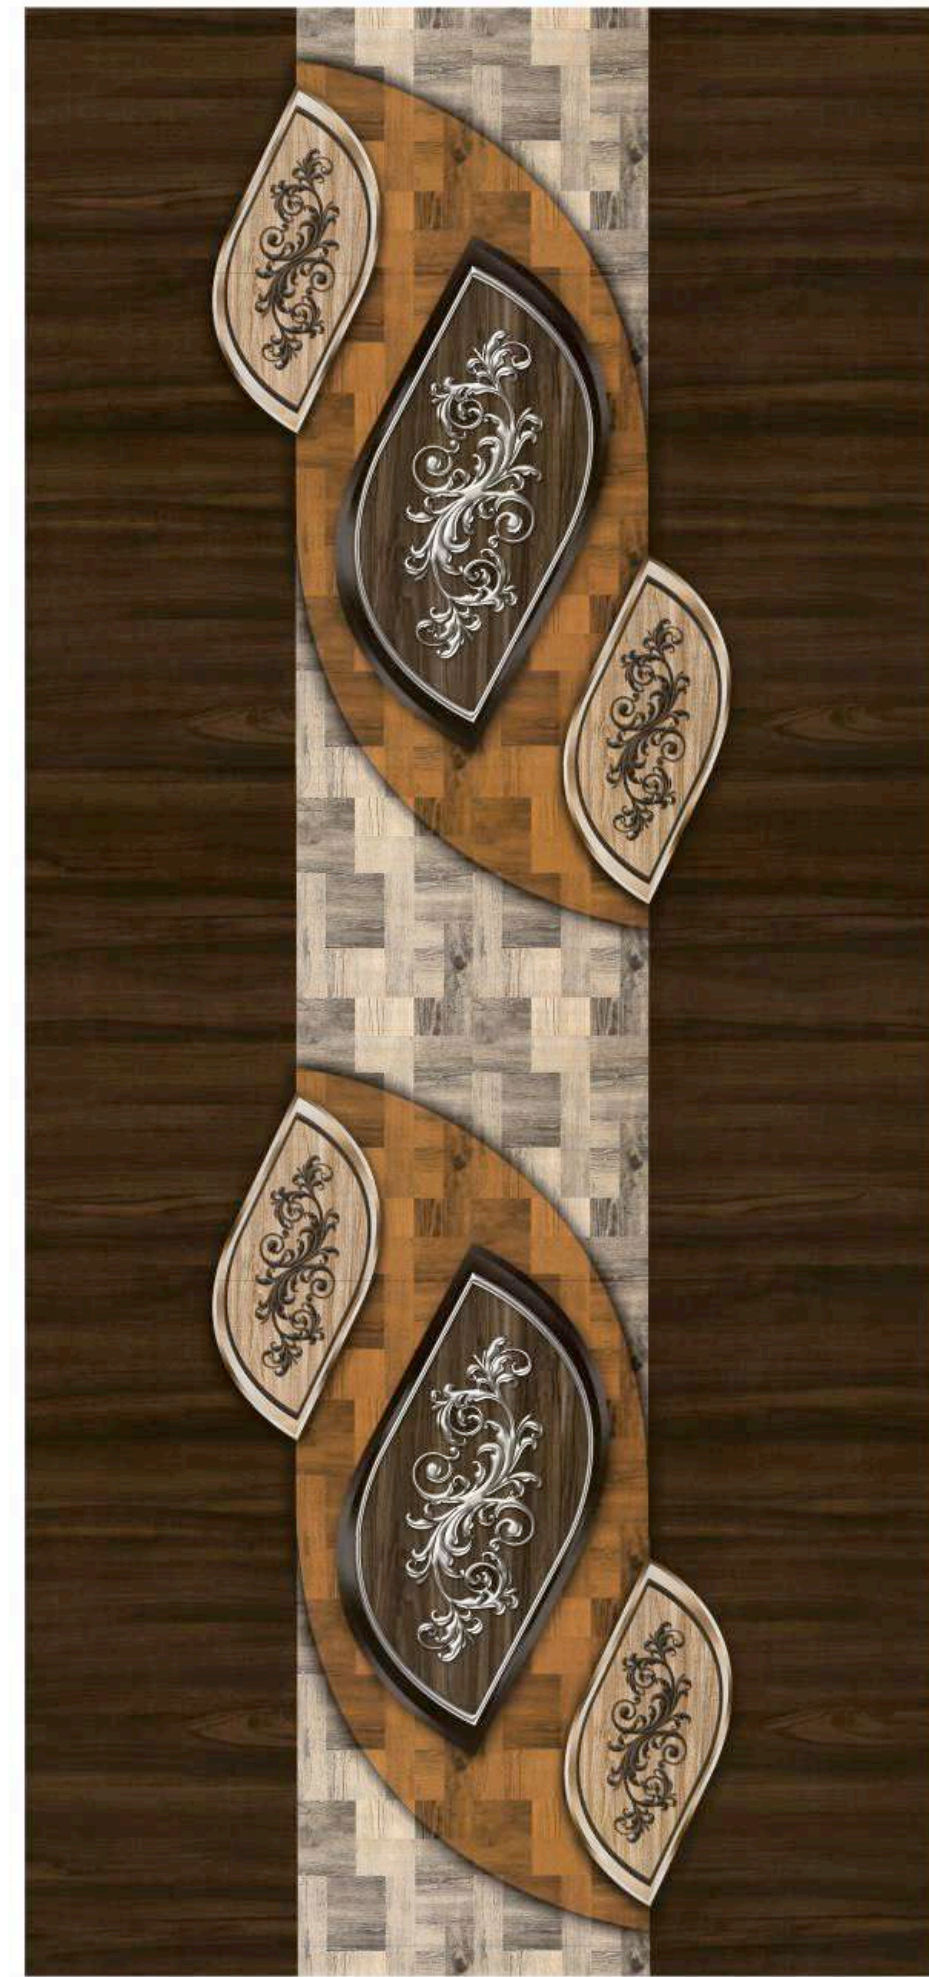

# PREMIUM DOORS

9033 PR

Available in 7' x 3.25' & 8' x 4'

*Forever*  
THE DESIGNER LAMINATE

9033 UVP

Available in 7' x 3.25' & 8' x 4'

9012 PR  
Available in 7' x 3.25'