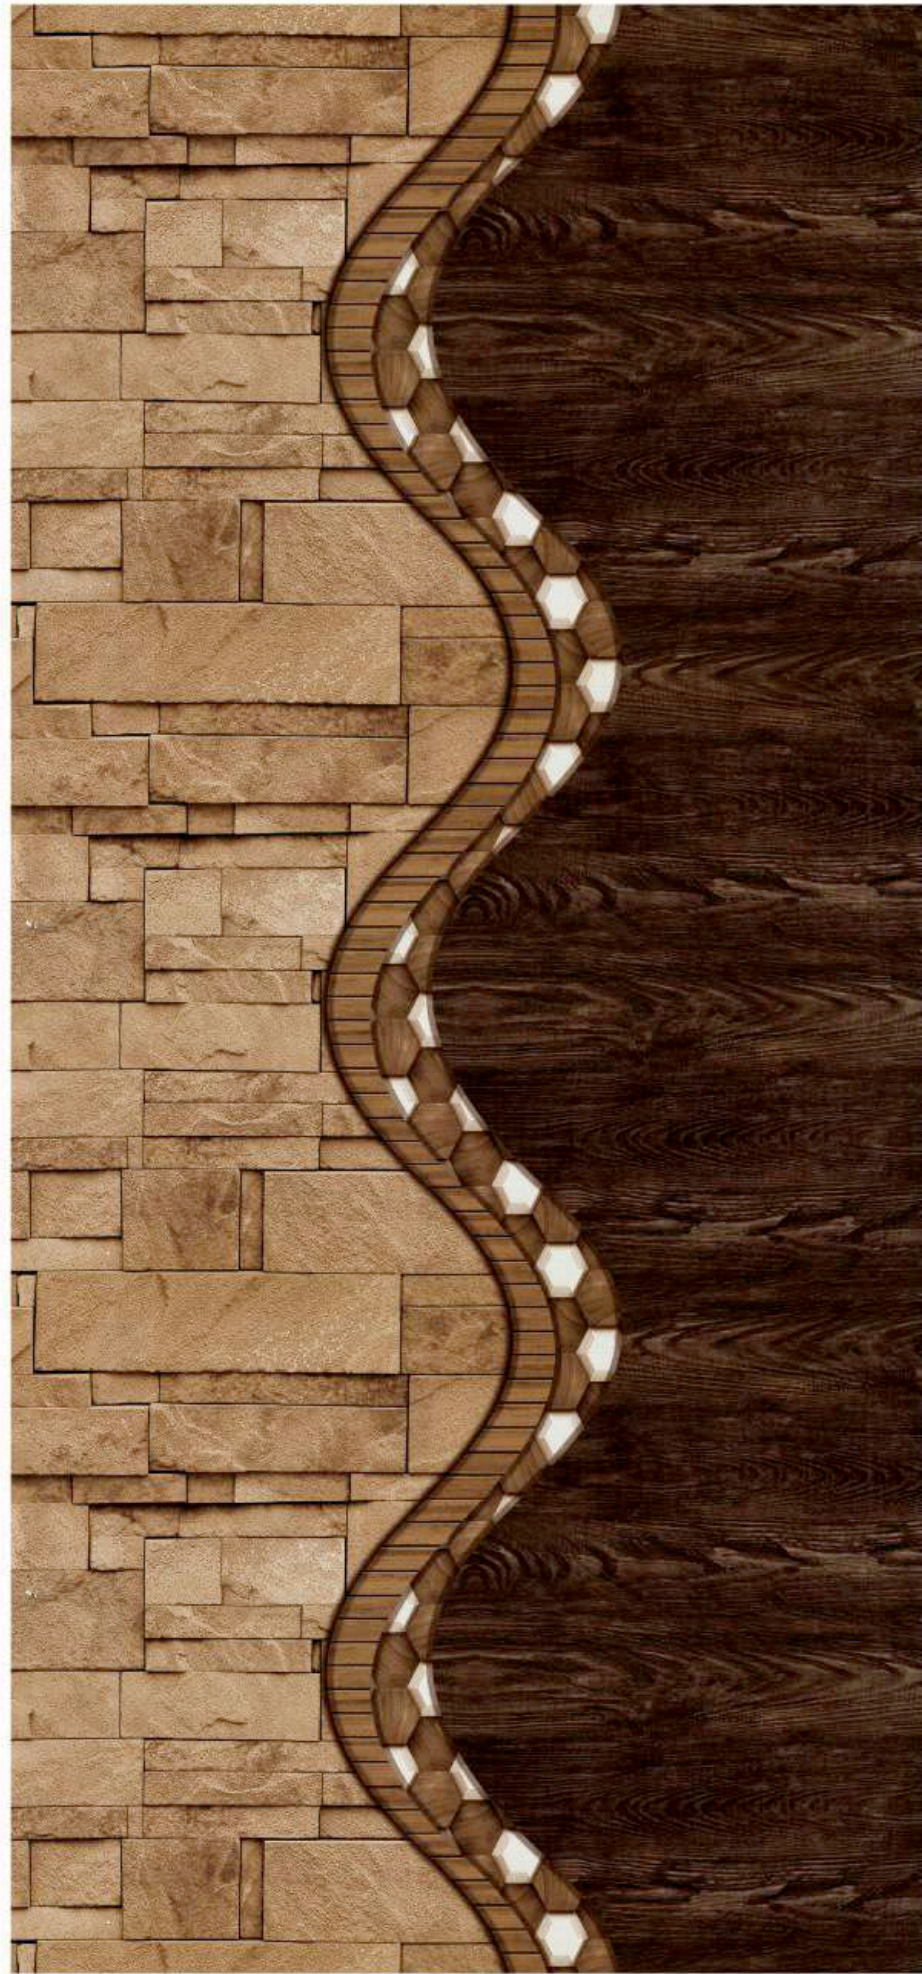

PREMIUM DOORS

9033 PR

Available in 7' x 3.25' & 8' x 4'

Forever
THE DESIGNER LAMINATE