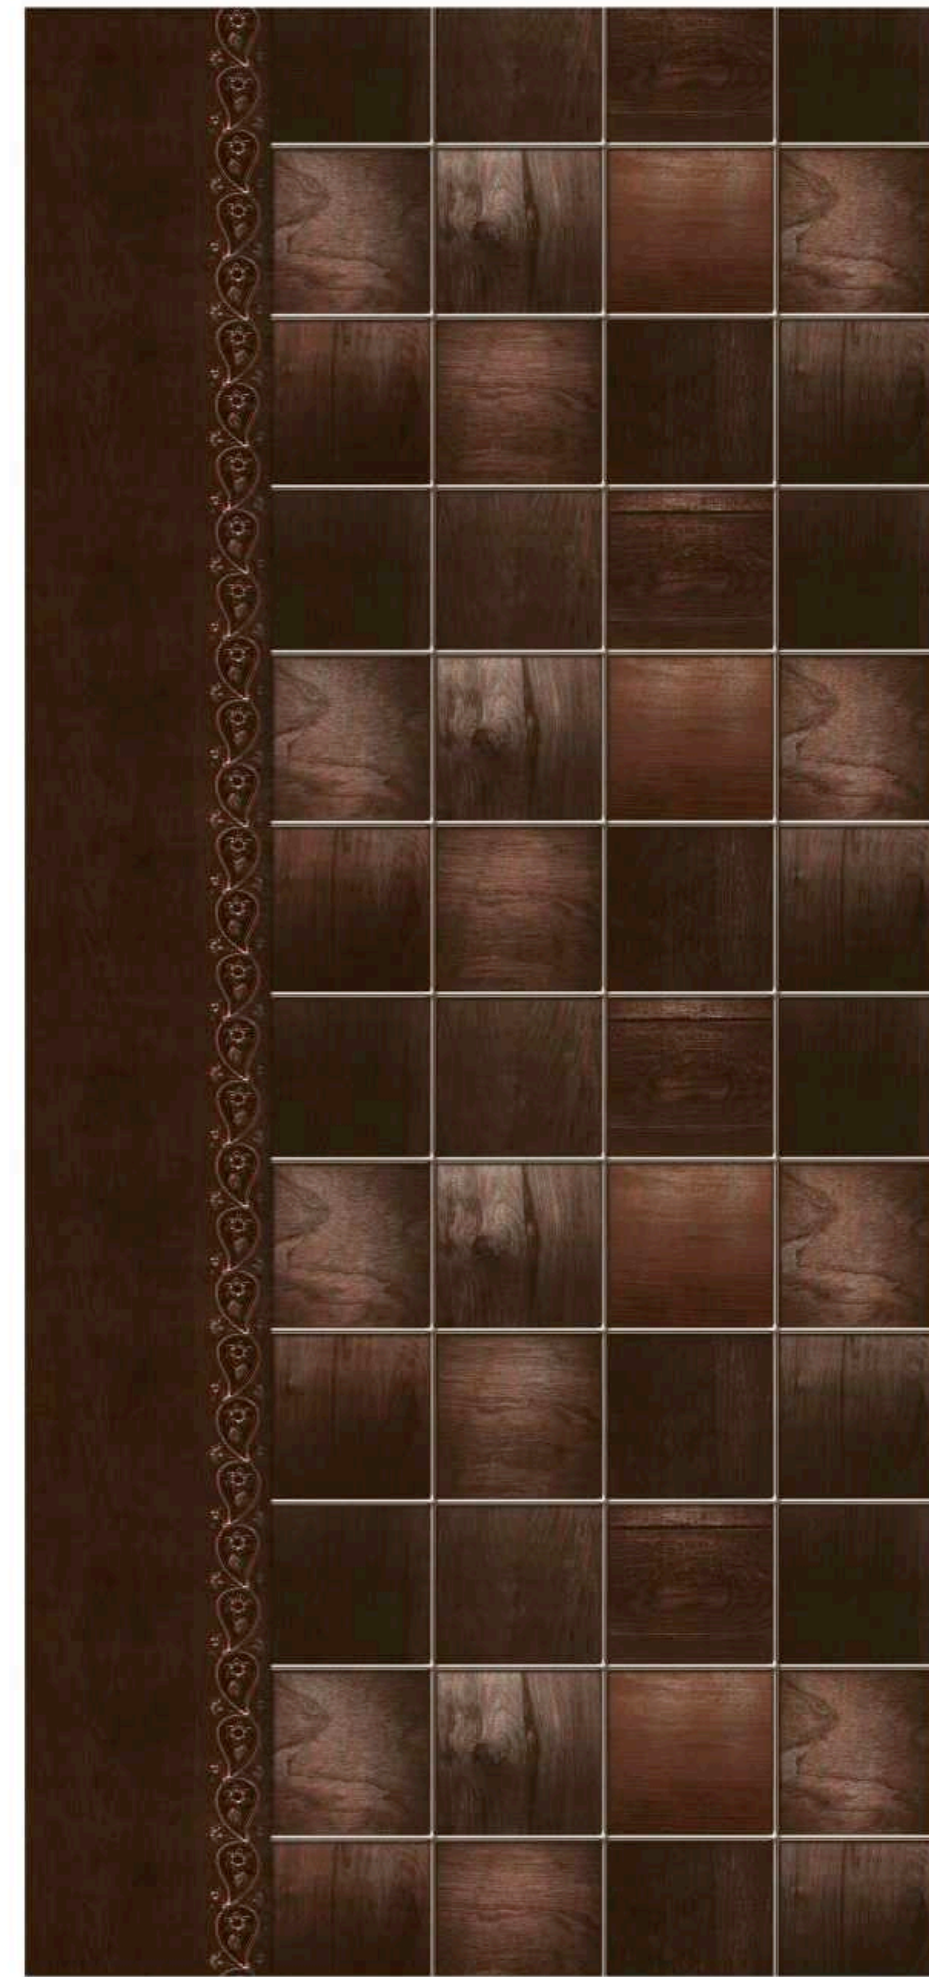

# PREMIUM DOORS

9018 PR  
Available in 7' x 3.25'

Forever  
The Designer LAMINATE

9020 PR  
Available in 7' x 3.25'

# PREMIUM DOORS

9023 PR  
Available in 7' x 3.25'

Forever  
The Designer LAMINATE

9019 PR  
Available in 7' x 3.25' & 8' x 4'