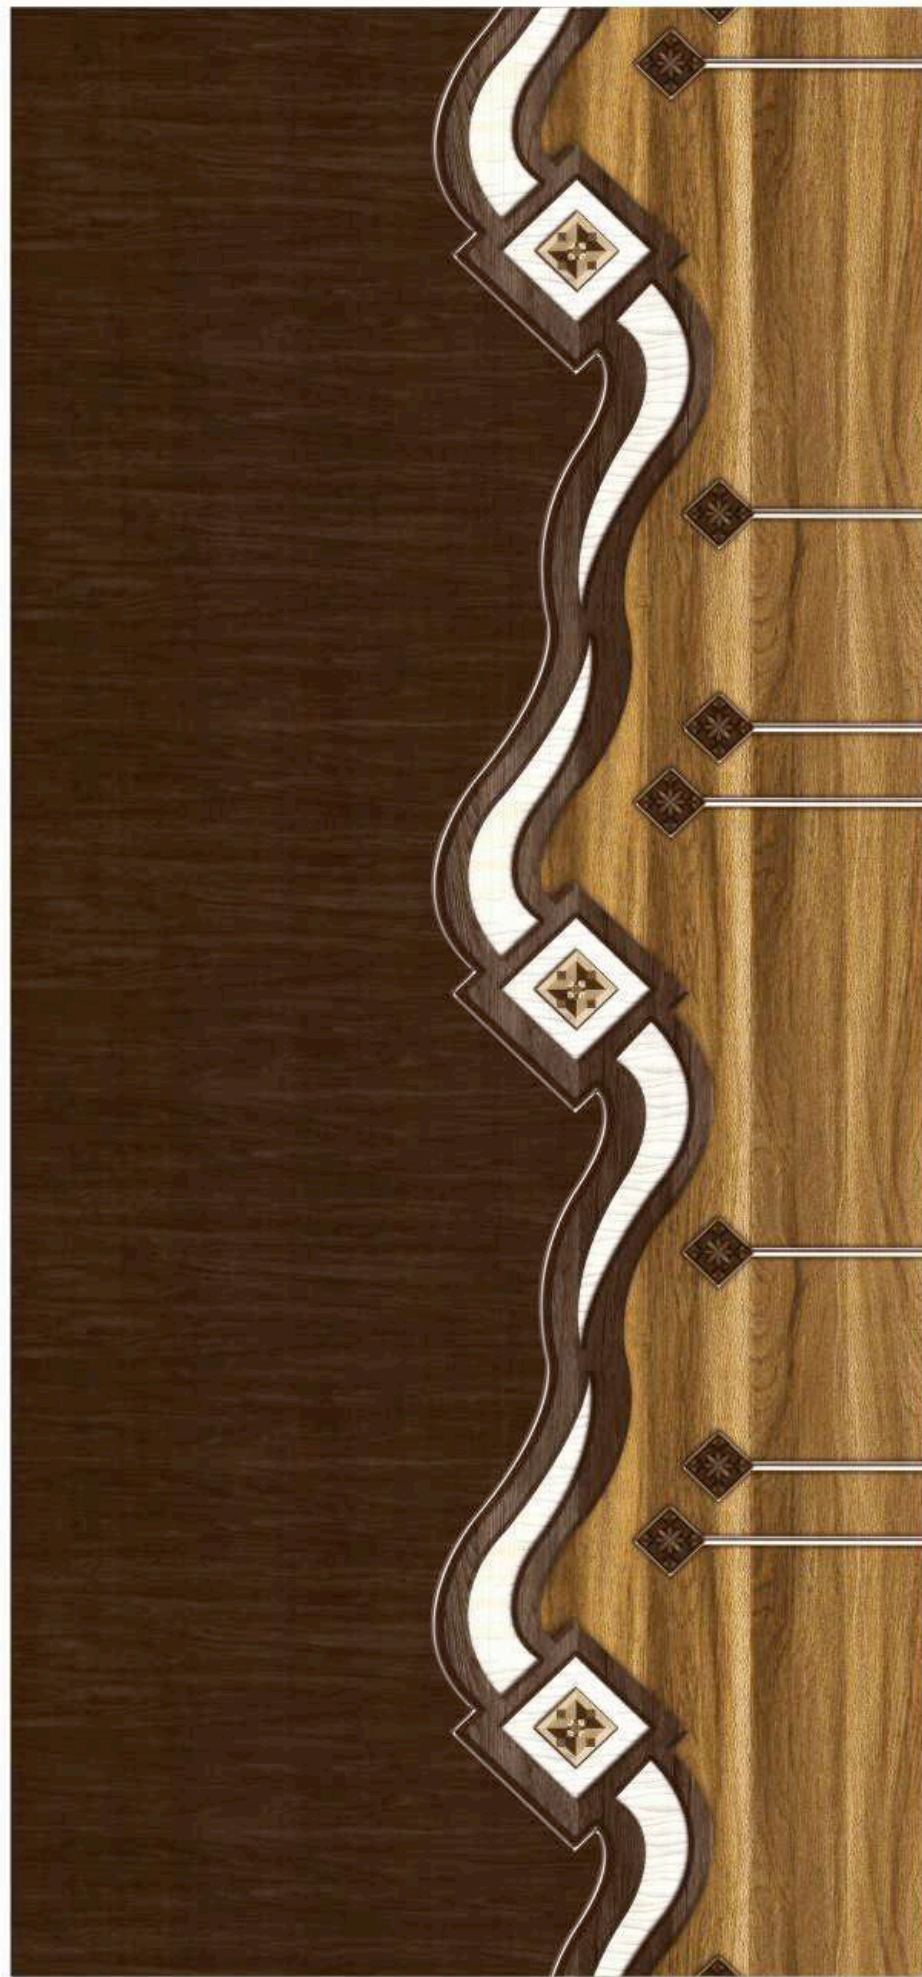

PREMIUM DOORS

9011 PR
Available in 7' x 3.25'