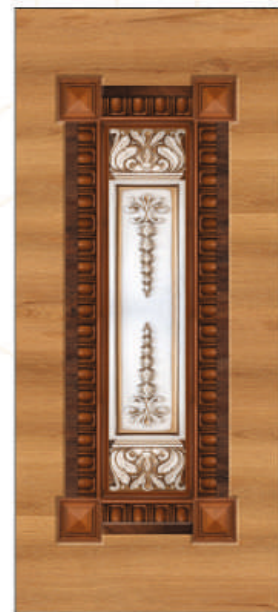

9104 DG Pg. 08