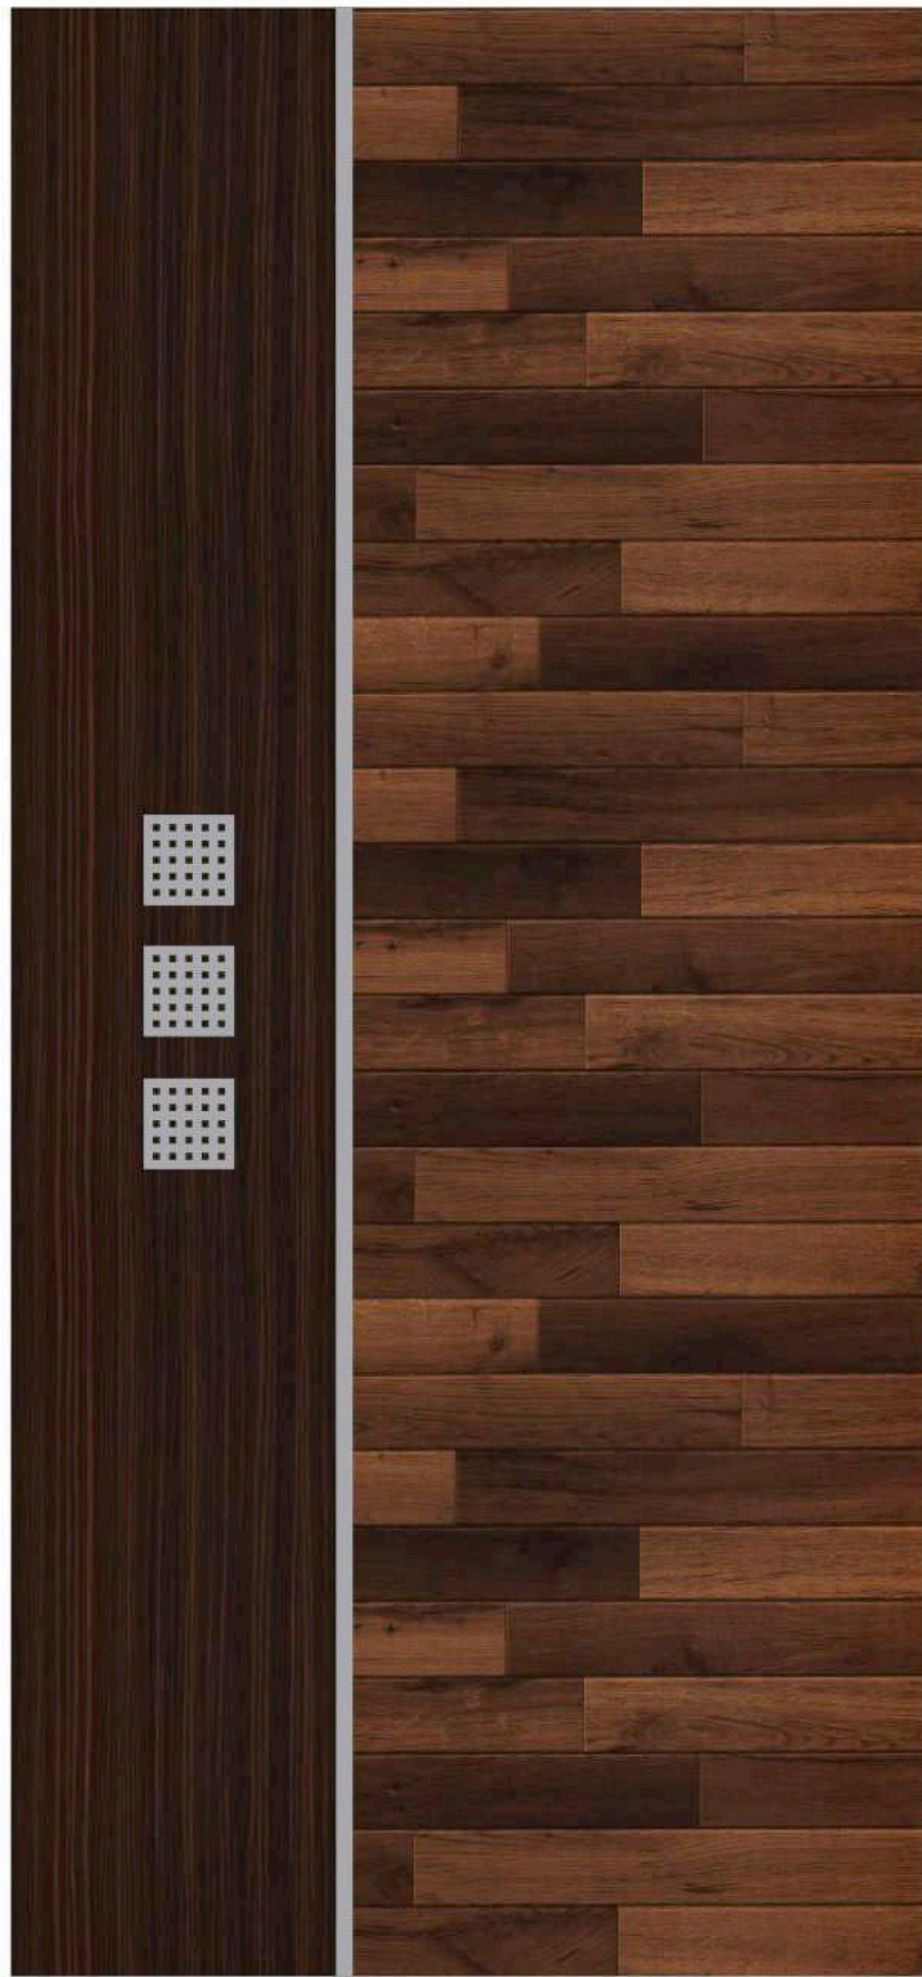

9045 PR  
Available in 7' x 3.25'

METAL  
CRAFT  
PREMIUM  
DOOR

*Forever*  
THE DESIGNER LAMINATE

ELEGANT &  
STYLISH  
DAZZLING DOOR

9302 MCP

Available in 7' x 3.25'

METAL CRAFT  
PREMIUM DOORS

9306 MCP