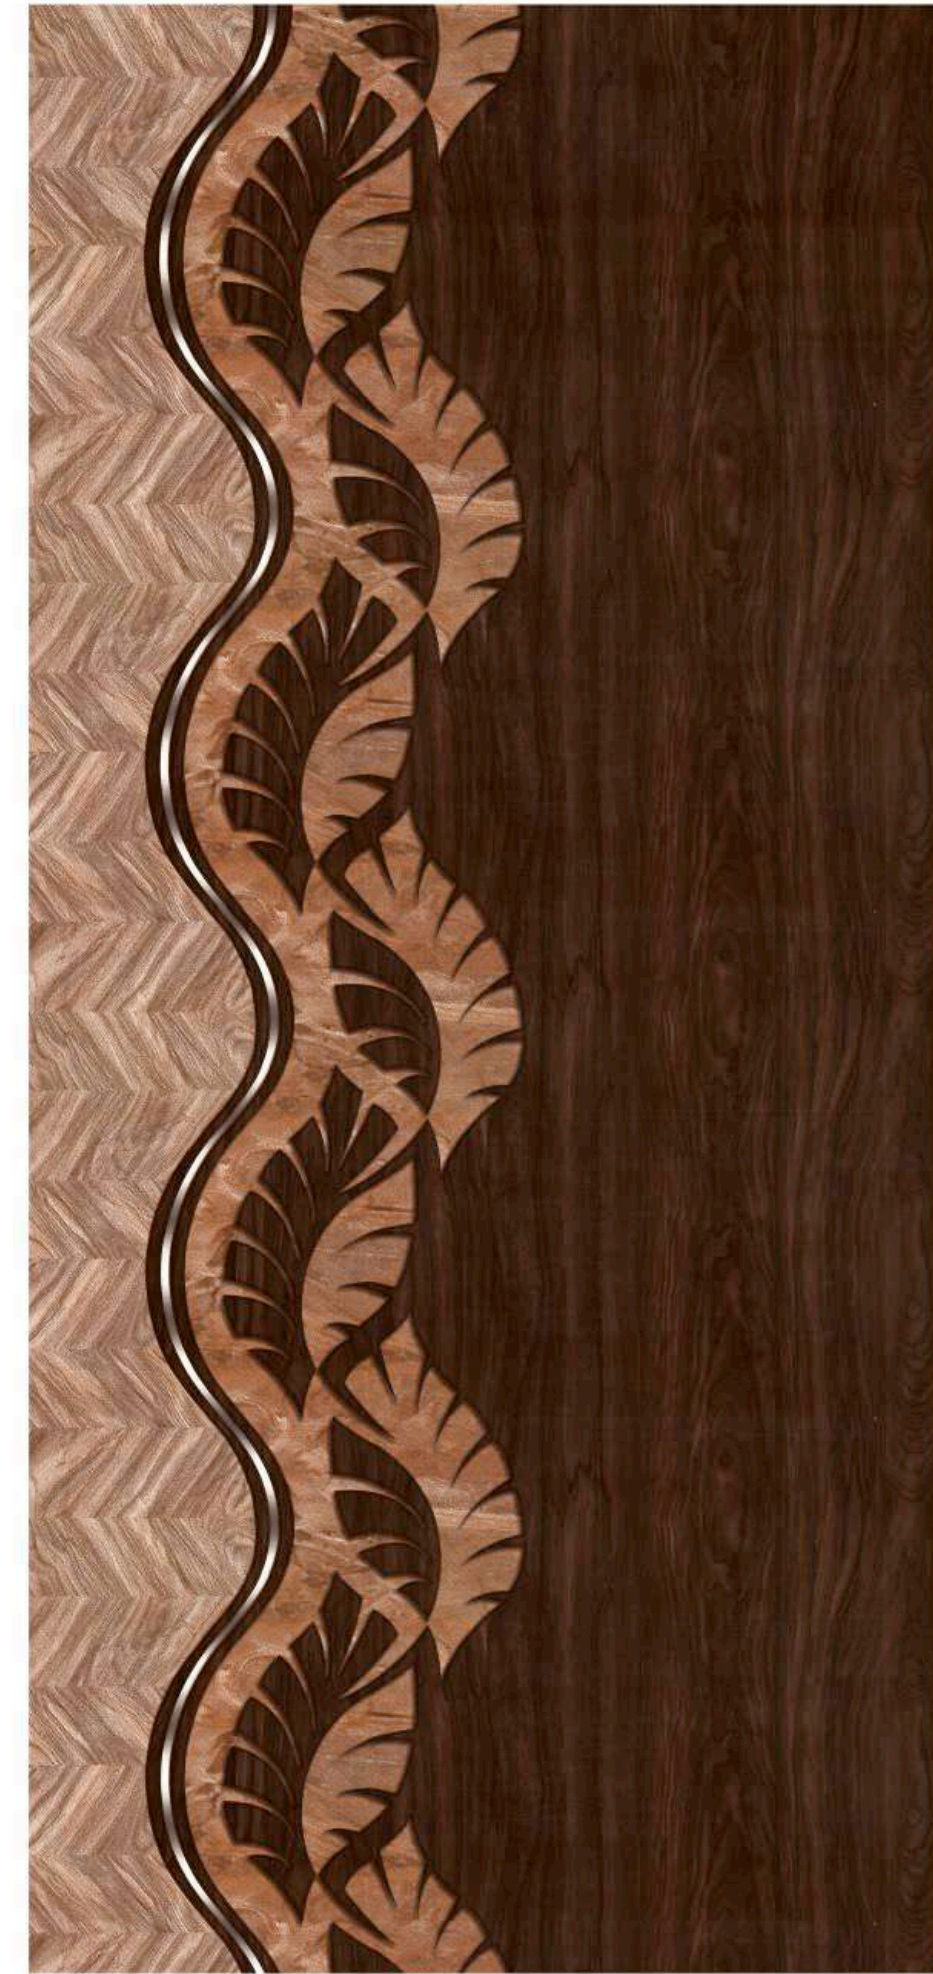

9027 PR
Available in 7' x 3.25'