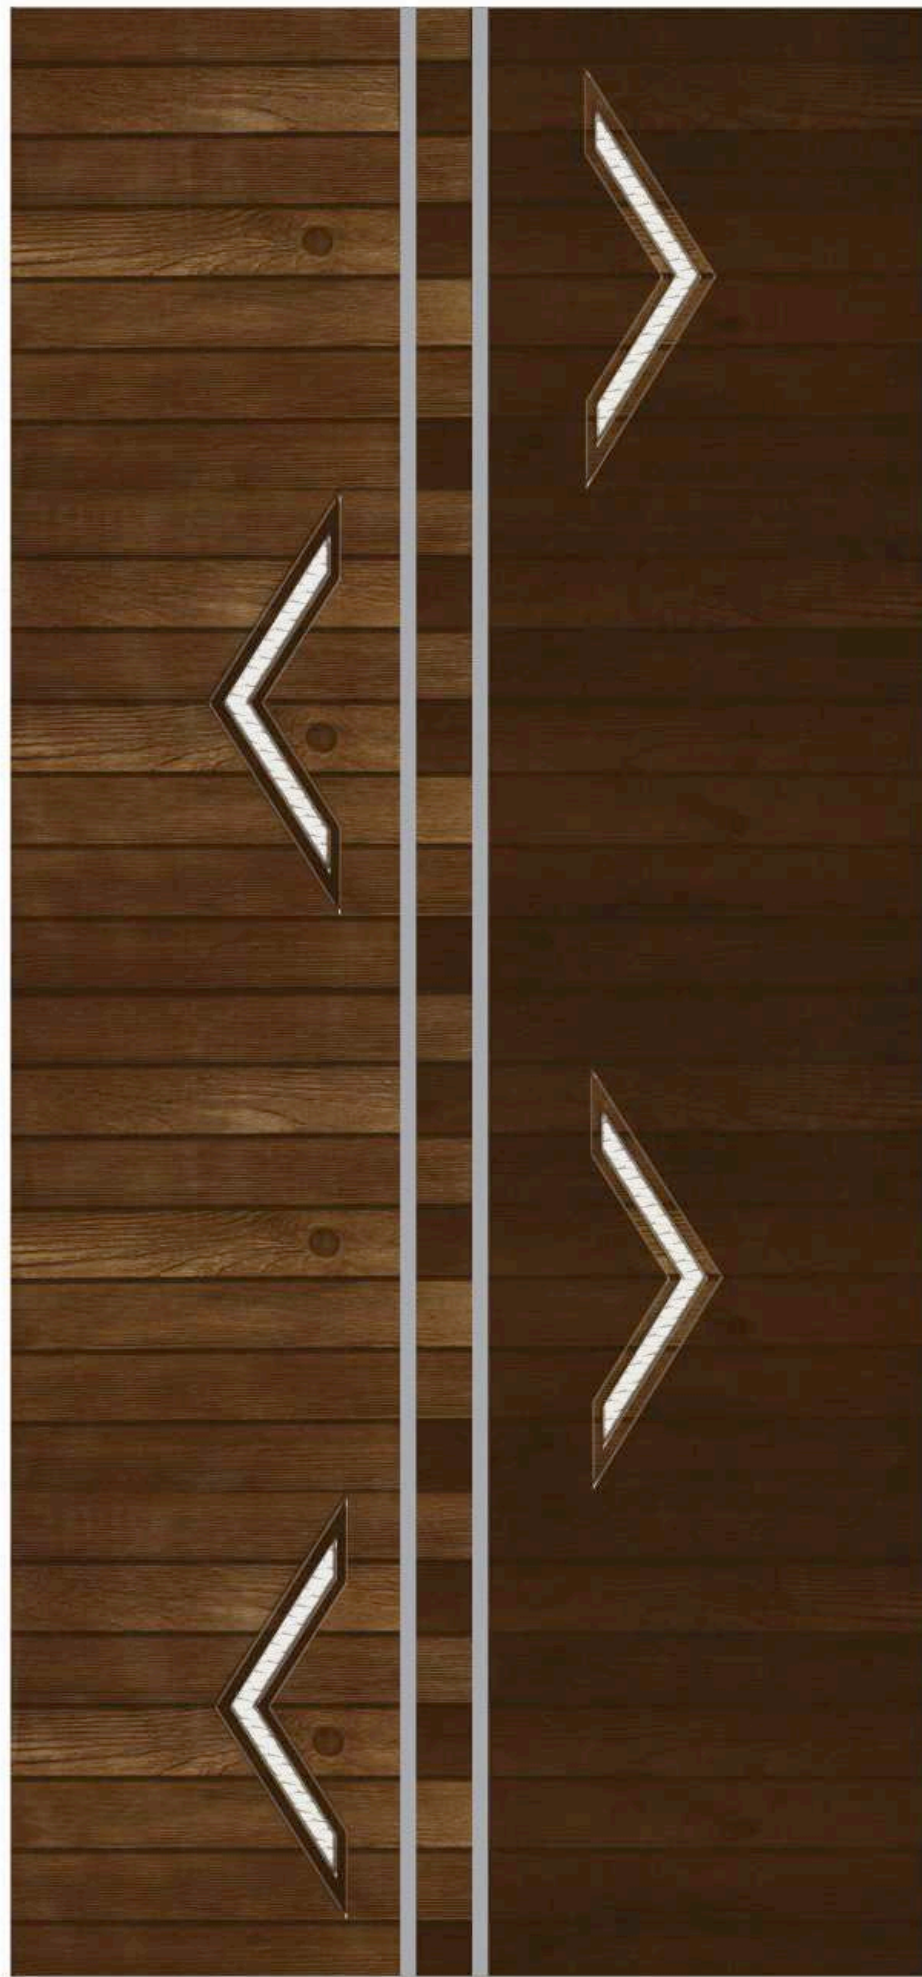

9045 PR  
Available in 7' x 3.25'

METAL  
CRAFT  
PREMIUM  
DOOR

*Forever*  
THE DESIGNER LAMINATE

ELEGANT &  
STYLISH  
DAZZLING DOOR

9302 MCP

Available in 7' x 3.25'

METAL CRAFT  
PREMIUM DOORS

9306 MCP