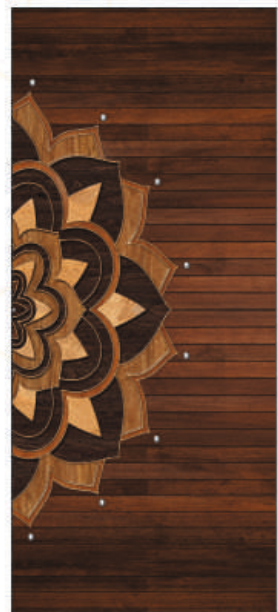

9103 UVD Pg. 07