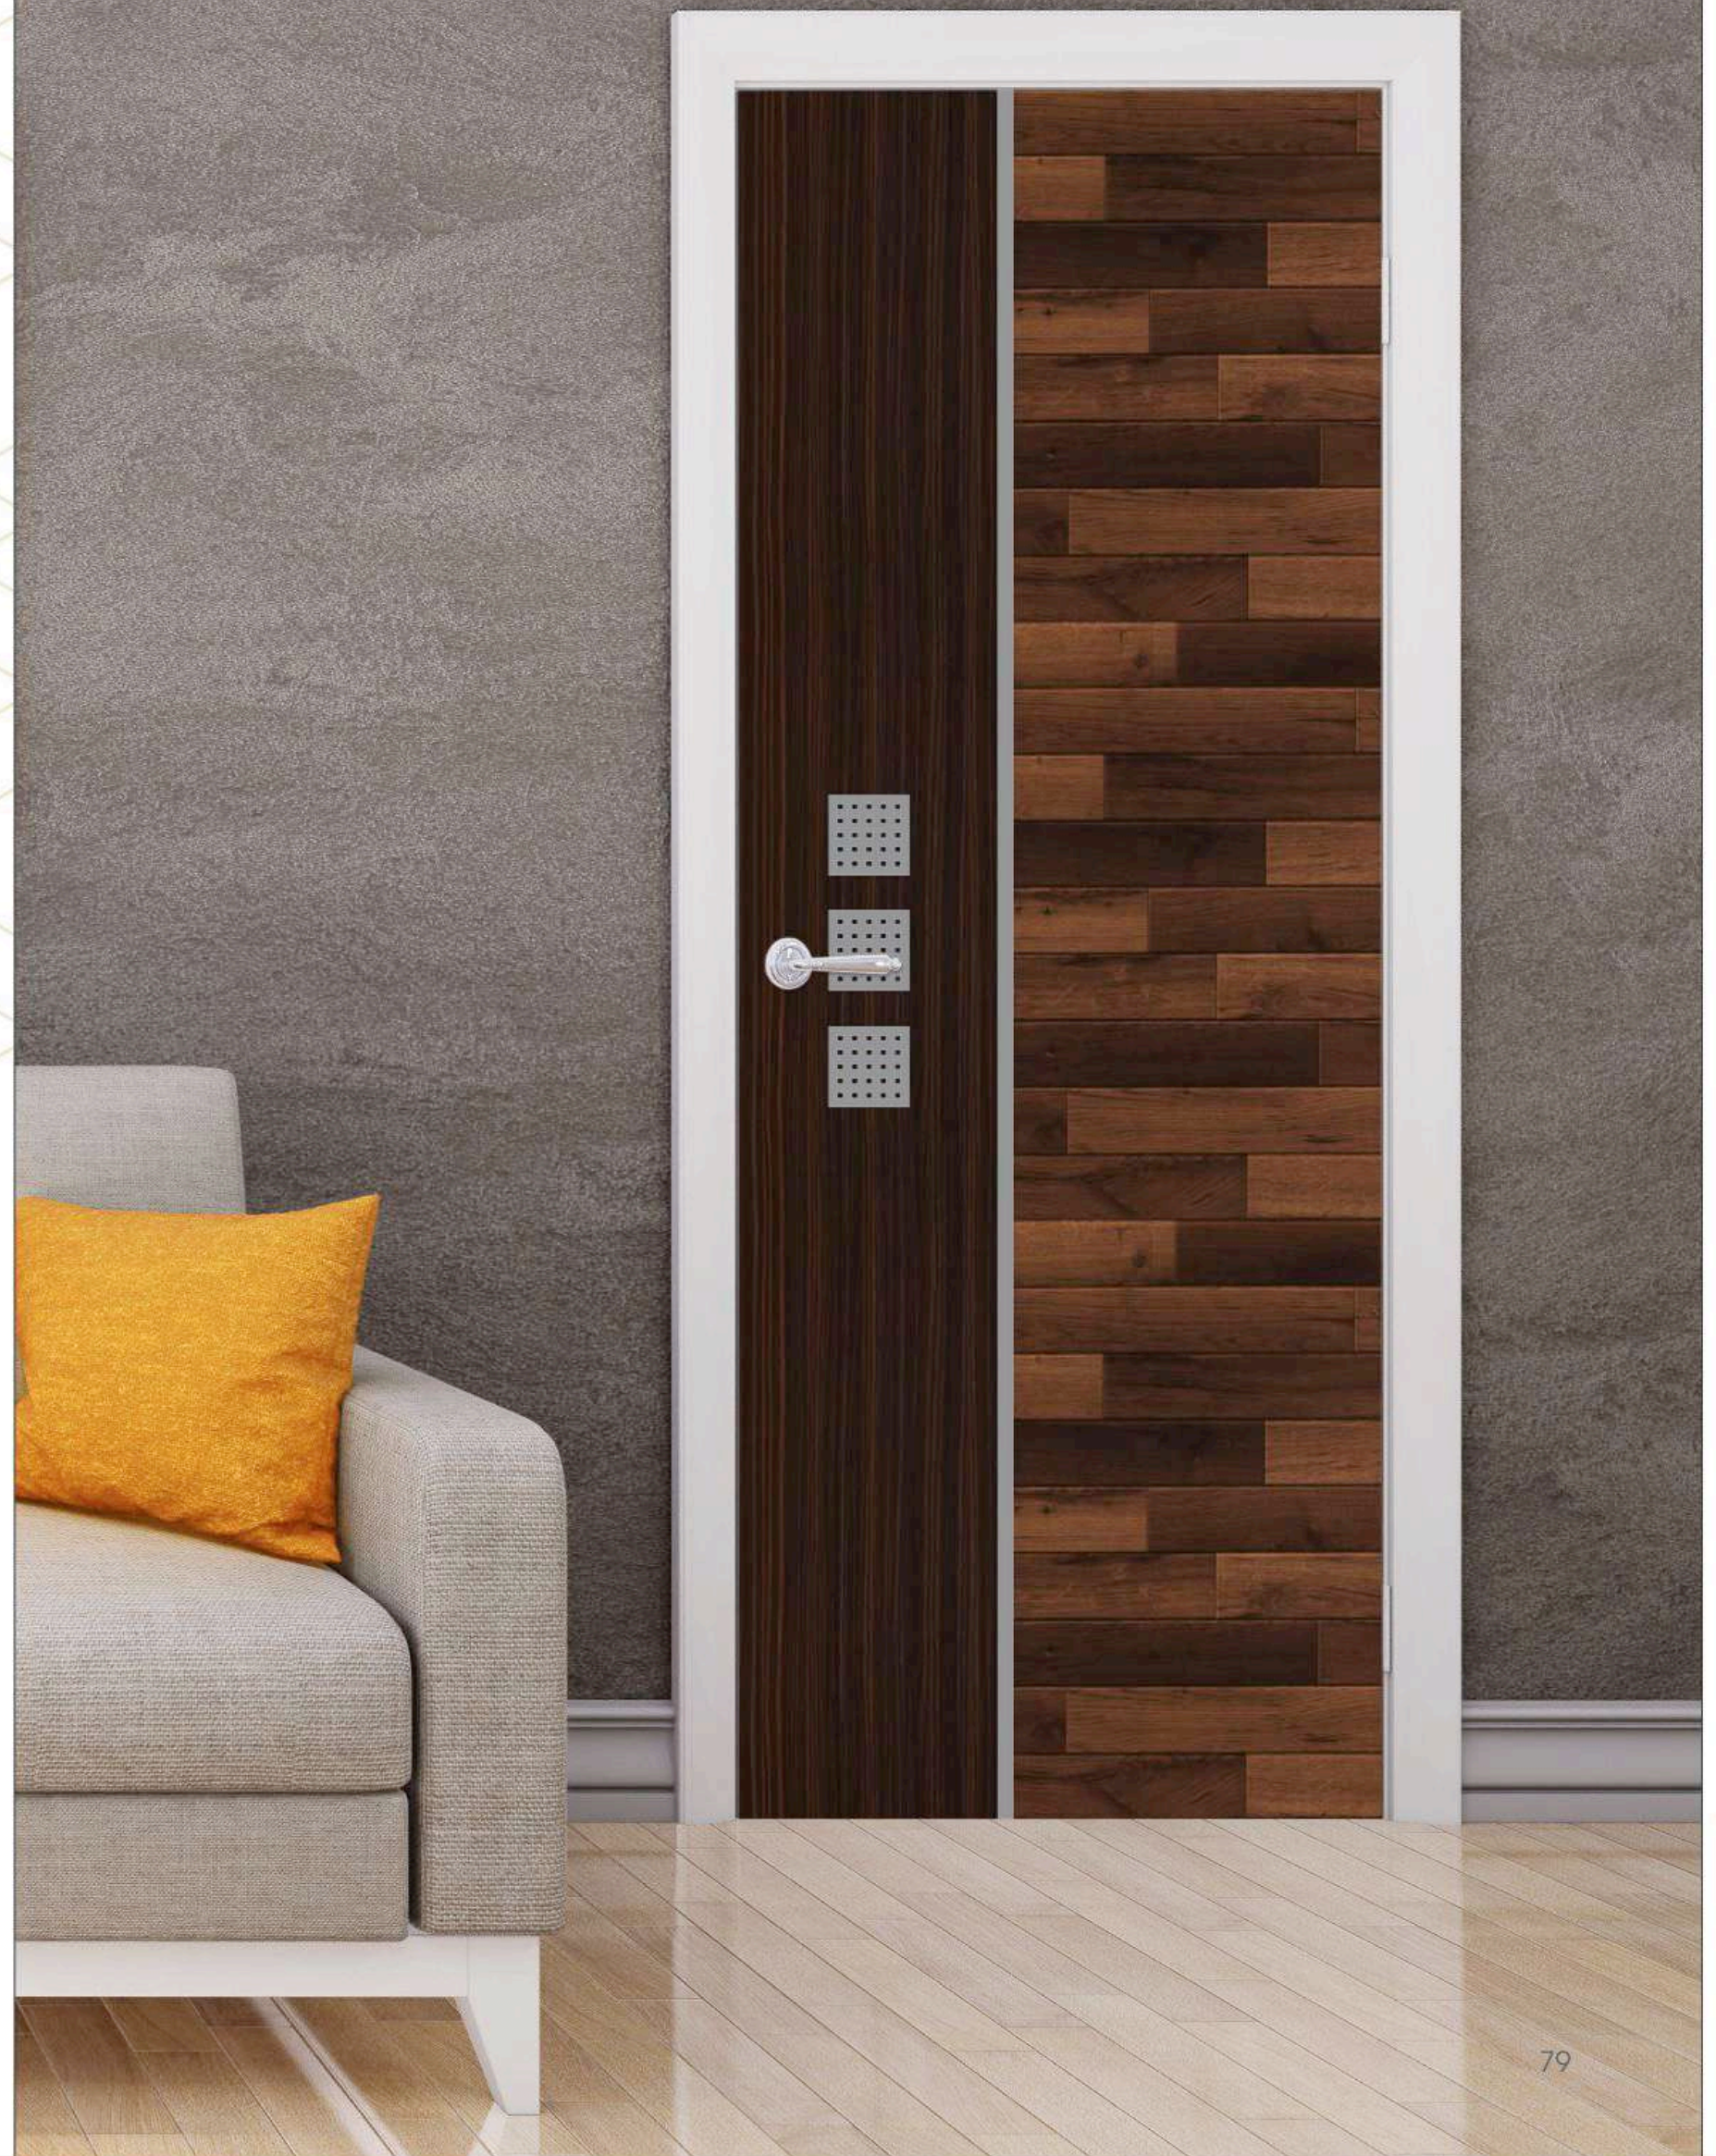

9045 PR  
Available in 7' x 3.25'

METAL  
CRAFT  
PREMIUM  
DOOR

*Forever*  
THE DESIGNER LAMINATE

ELEGANT &  
STYLISH  
DAZZLING DOOR

9302 MCP

Available in 7' x 3.25'

METAL CRAFT  
PREMIUM DOORS

9306 MCP