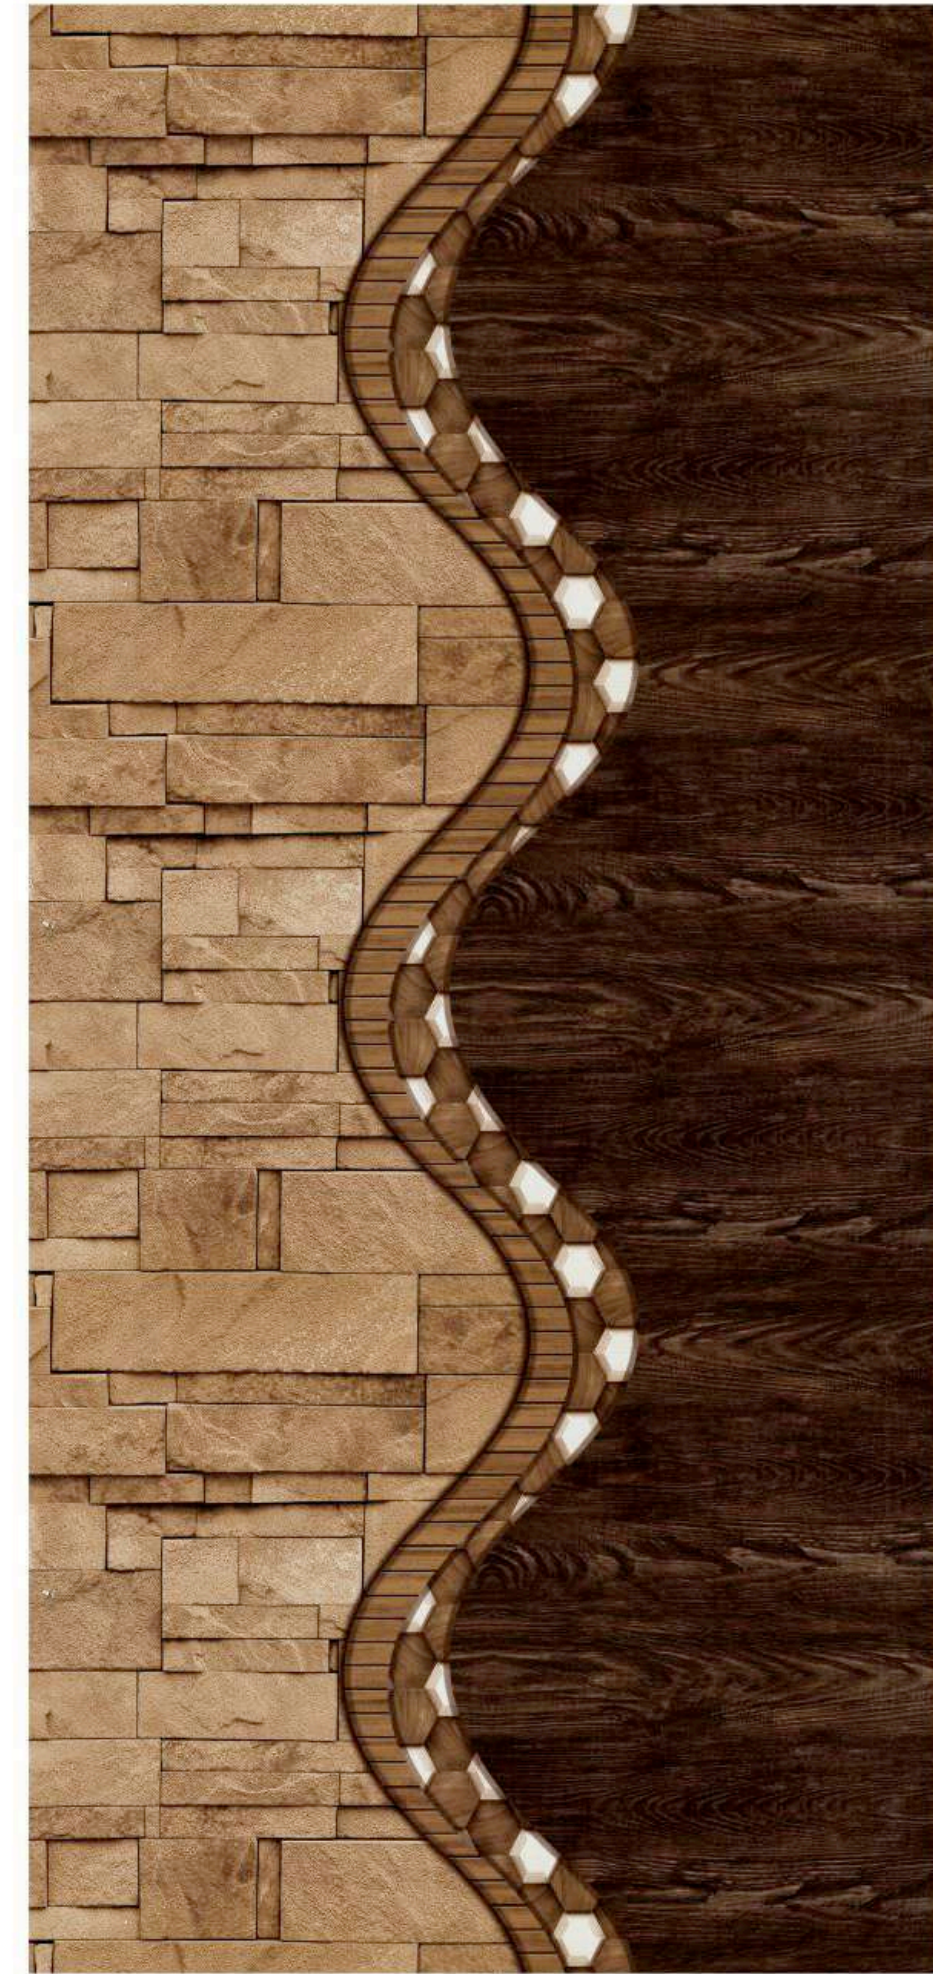

# PREMIUM DOORS

9033 PR

Available in 7' x 3.25' & 8' x 4'

*Forever*  
THE DESIGNER LAMINATE

9033 UVP

Available in 7' x 3.25' & 8' x 4'

9012 PR  
Available in 7' x 3.25'