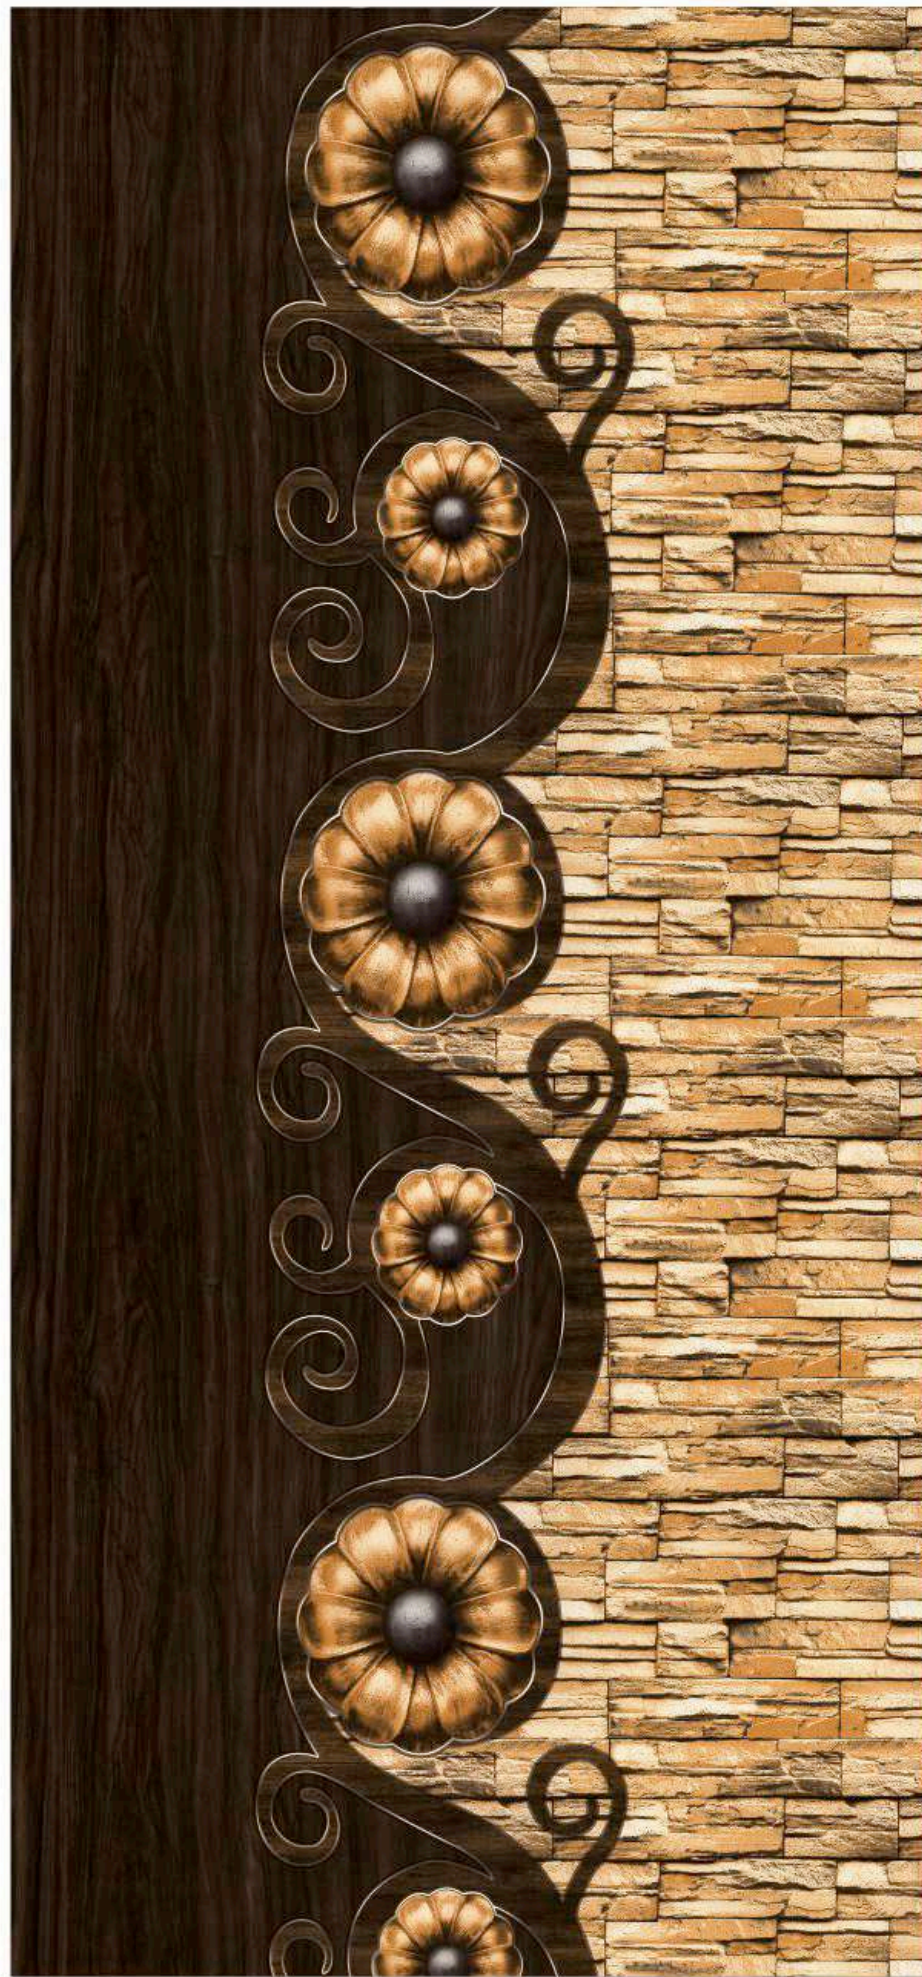

PREMIUM

9025 PR

Available in 7' x 3.25' & 8' x 4'