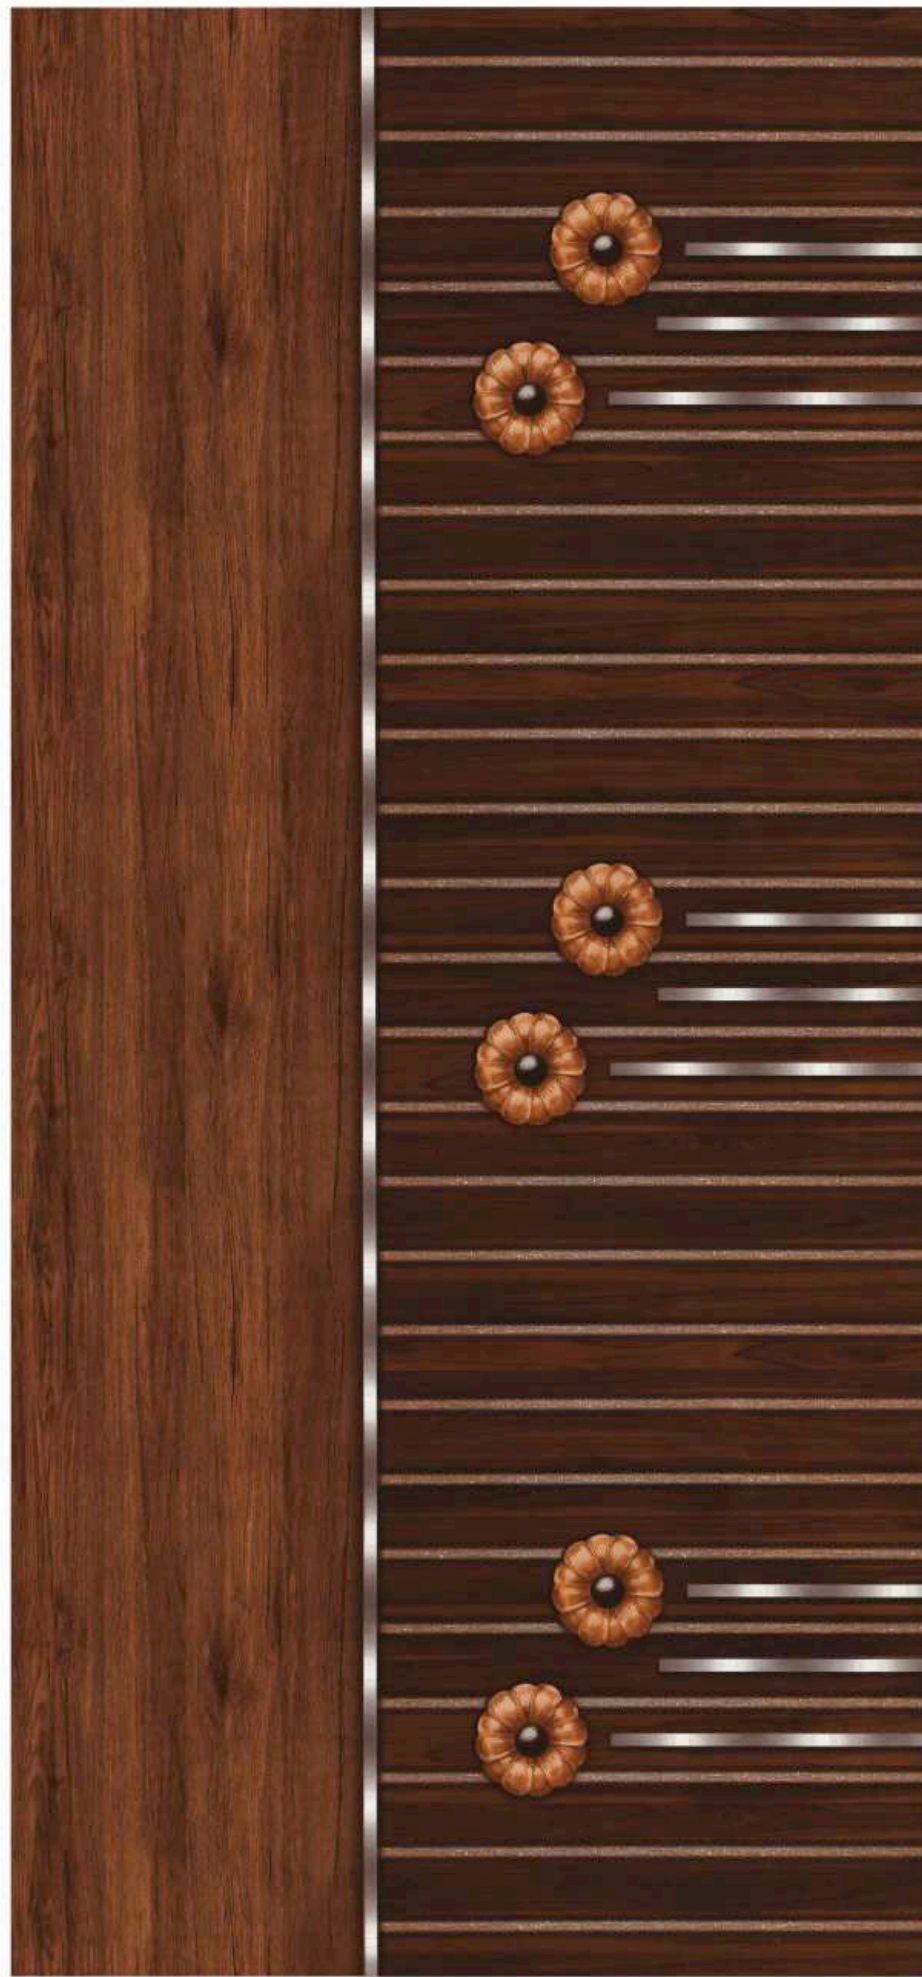

PREMIUM DOORS

9023 PR
Available in 7' x 3.25'

Forever
The Designer LAMINATE