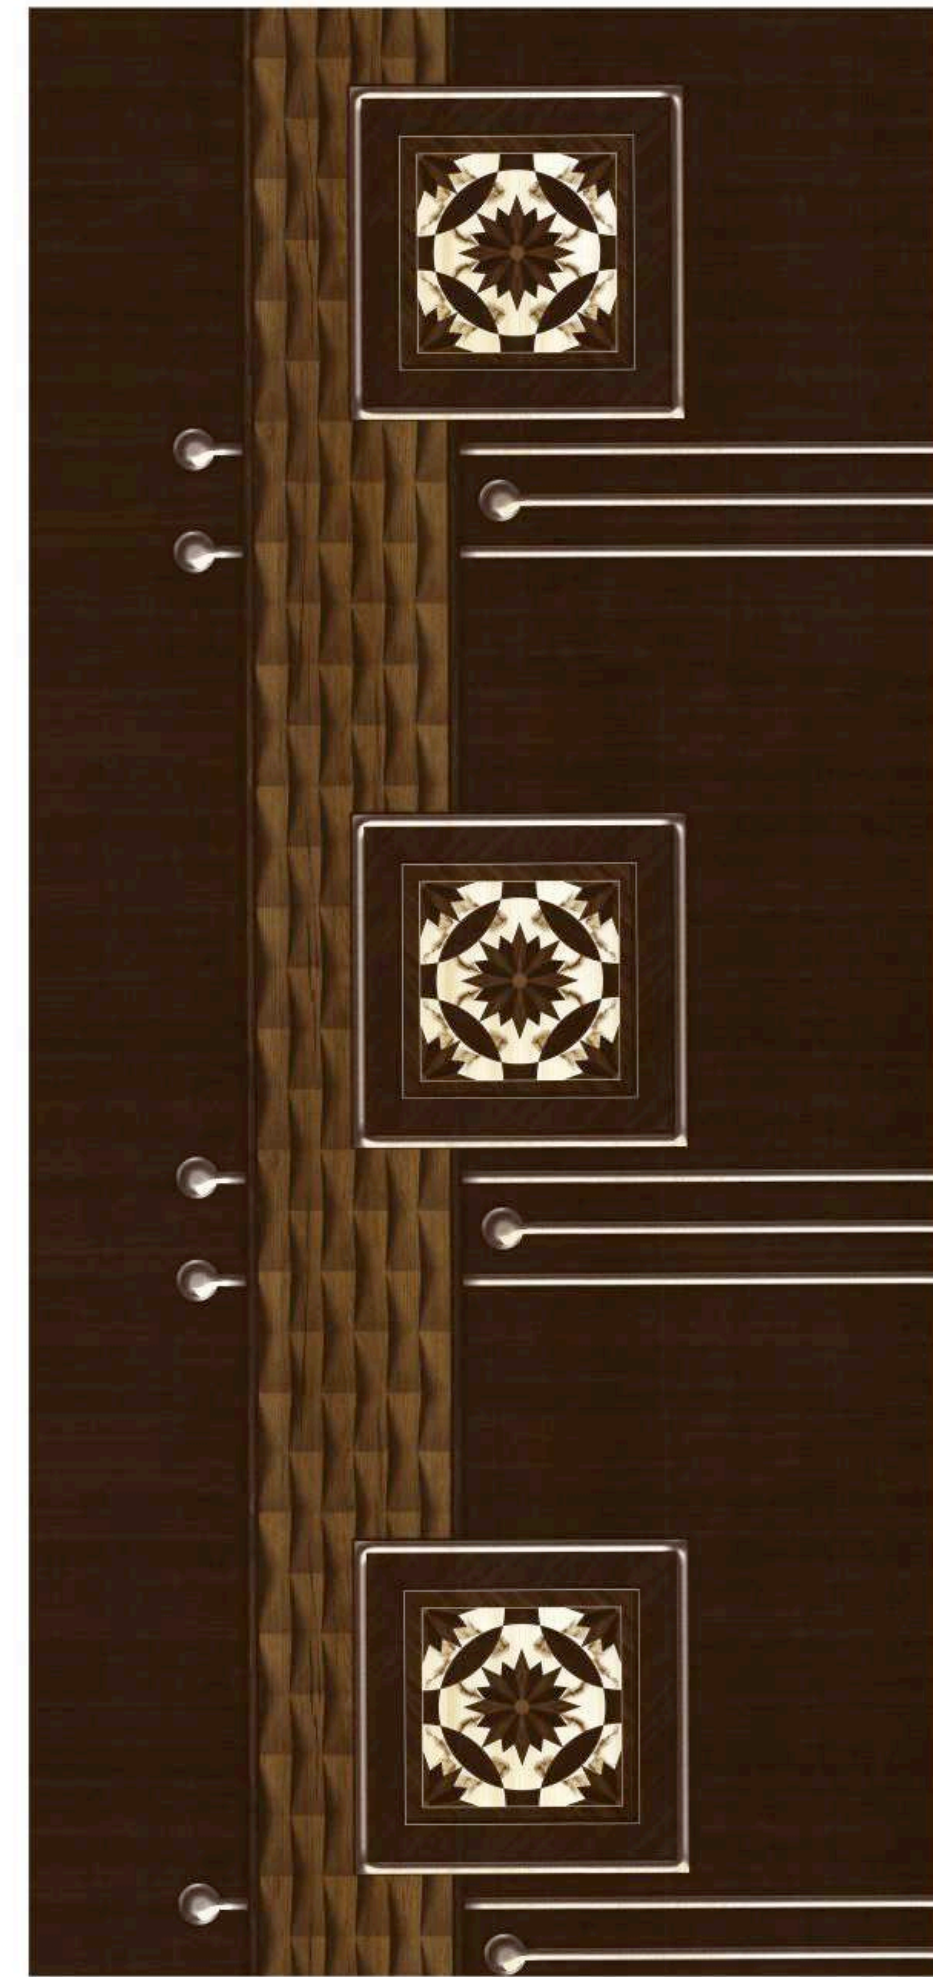

9014 PR
Available in 7' x 3.25'